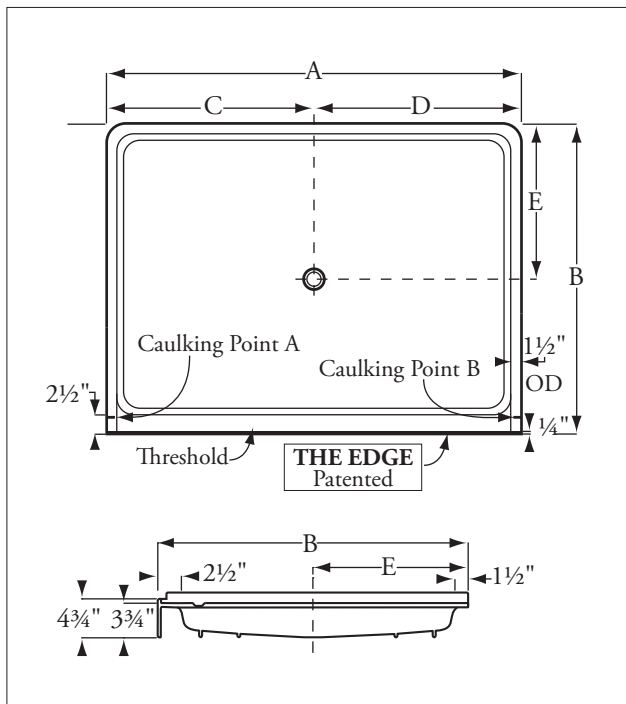

One piece, single threshold model for recessed installation. Features 1" flange on three remaining sides. Center drain.

Model	A	B	C	D	E	WT.
3636F	36"	35 <sup>3</sup> / <sub>4</sub> "	18"	18"	18"	38
3642F	42"	36"	21"	21"	18"	45
4242F	42"	42"	21"	21"	19 <sup>1</sup> / <sub>2</sub> "	50
3448F	48"	34"	24"	24"	17"	44
3648F	47 <sup>3</sup> / <sub>4</sub> "	35 <sup>1</sup> / <sub>2</sub> "	24"	24"	18"	36
4248F	47 <sup>3</sup> / <sub>4</sub> "	41 <sup>3</sup> / <sub>4</sub> "	24"	24"	21"	47
4848F	47 <sup>3</sup> / <sub>4</sub> "	48"	24"	24"	24"	50
3460F	60"	34"	30"	30"	17"	50
3660F	60"	35 <sup>1</sup> / <sub>2</sub> "	30"	30"	17 <sup>3</sup> / <sub>4</sub> "	50
4260F	59 <sup>3</sup> / <sub>4</sub> "	41 <sup>1</sup> / <sub>2</sub> "	30"	30"	20 <sup>3</sup> / <sub>4</sub> "	60