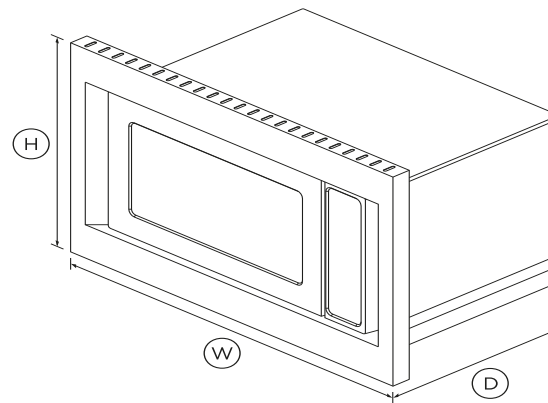

Traditional Microwave Trim Kit, 30"

Series 5 | Contemporary

Stainless Steel

Blends the 24" Traditional Microwave into your existing cabinetry seamlessly.

DIMENSIONS

Height	17 ⁷ / ₈ "
Width	29 ⁷ / ₈ "
Depth	0 ⁷ / ₈ "

SPECIFICATIONS

Product dimensions

Depth	0 ⁷ / ₈ "
Height	17 ⁷ / ₈ "
Width	29 ⁷ / ₈ "

SKU	81228
-----	-------

Other product downloads available at fisherpaykel.com

Installation Guide

A PEACE OF MIND SALE

24 Hours 7 Days a Week Customer Support