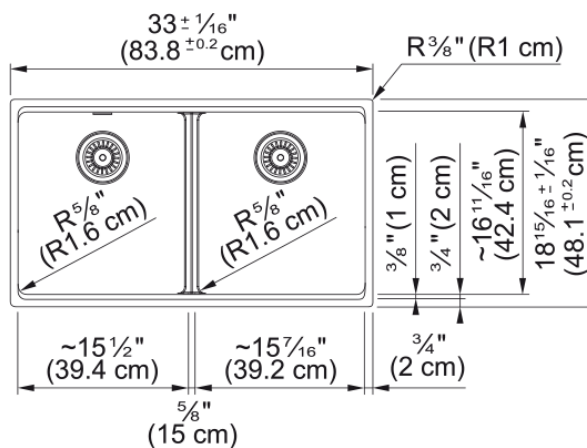

Maris Undermount Sink - MAG1201515-MOC | 125.0686.989

Technical Data

Aspect

Sink type	Sink
Type of material	Granite
Number of bowls	2
Color	Mocha
Finish	None

Product Dimensions

Exterior size: right to left	33.008
Exterior size: front to back	18.937
Large bowl size: right to left	15.252
Large bowl size: front to back	16.732
Large bowl: depth	9.488
Small bowl size: right to left	15.252
Small bowl size: front to back	16.732
Small bowl: depth	9.488

Installation

Minimum cabinet size	36"
----------------------	-----

Product specifications

Installation type	Undermount
Drain hole	3 1/2"
Position of drainer	No drainer

Product identification

Product brand	FRANKE
Product family	Maris
Collection	Maris
Certified by	IAPMO