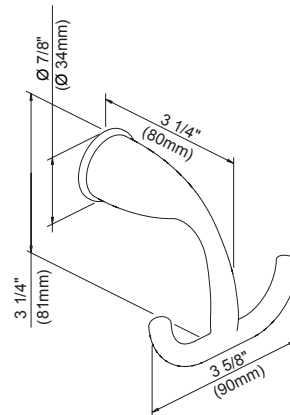

Please see gerberonline.com or current price list for available finishes. Finish is defined by additional suffix.

D441412 - 18" Towel Bar
D441422 - 24" Towel Bar

D441162 - Robe Hook

D441251 - Toilet Paper Holder

D441112 - Towel Ring

18", 24" - Towel Bar

Toilet Paper Holder

Robe Hook

Towel Ring

Submittal Information:

Name: _____
Location: _____

Contractor: _____
Contact #: _____