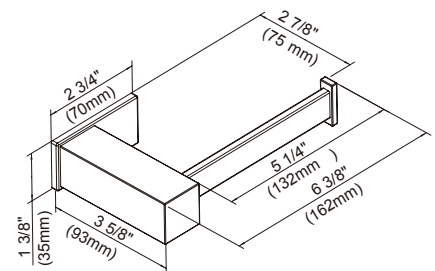

Towel Ring / Paper Holder

Submittal Information:

Name: _____

Contractor: _____

Location: _____

Contact #: _____