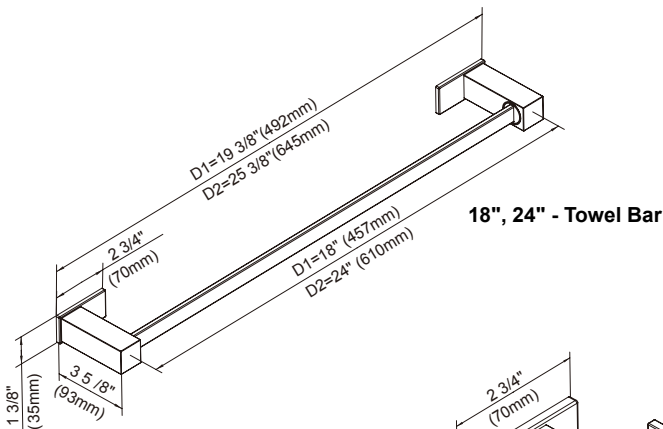

Double Robe Hook