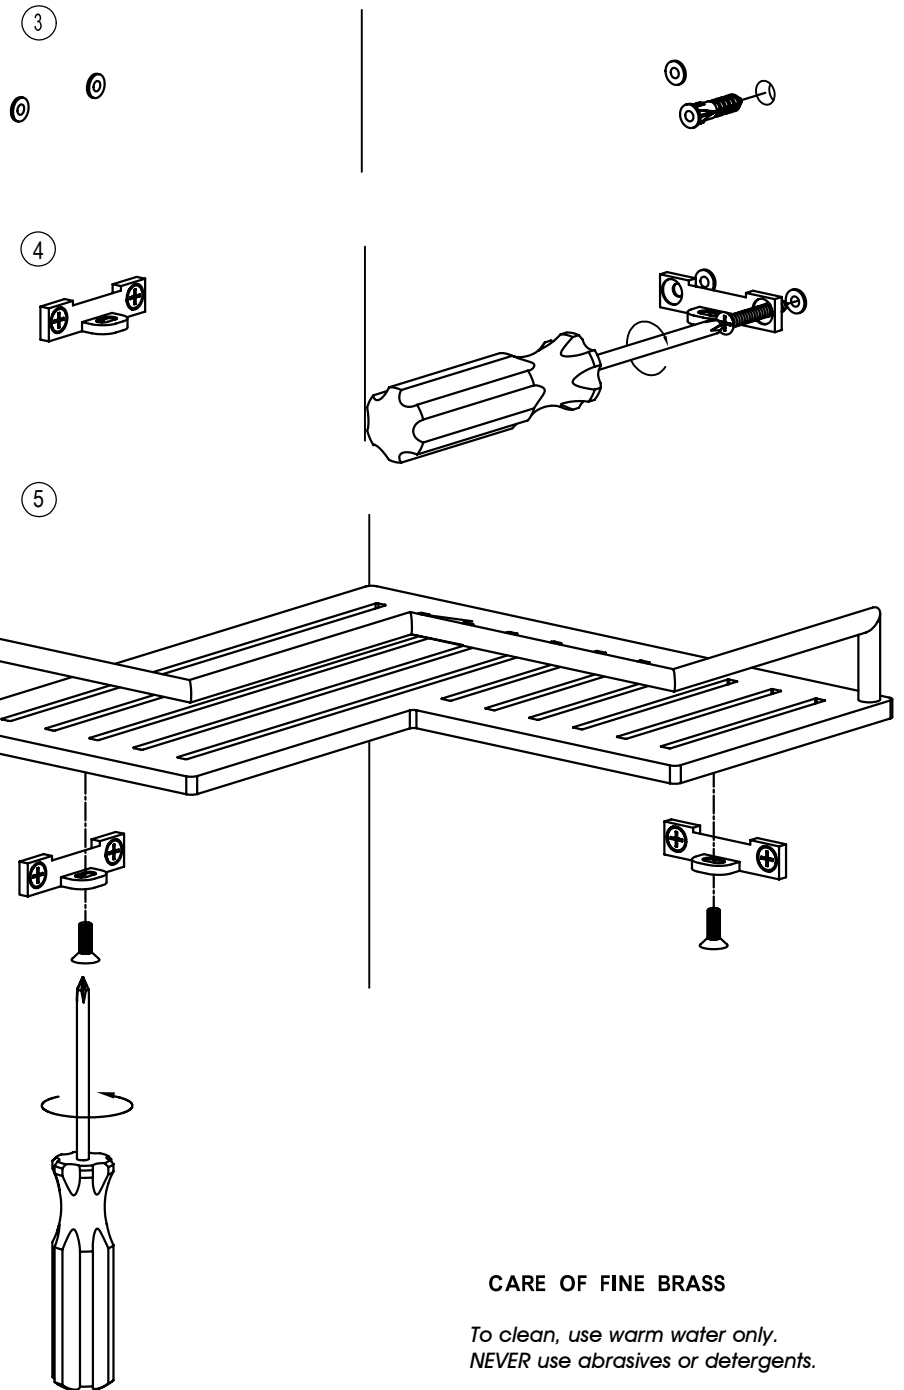

*Complement
your purchase
with these
fine accessories
also from
GINGER®*

SURFACE

INSTALLATION
INSTRUCTIONS

for
Corner Shelf

*Towel Bars
Towel Rings
Toilet Tissue Holders
Hooks
Soap Dishes
Tumbler Holders
Toiletry Shelves
Grab Bars
Mirrors
Lights
Bud Vases
Hotel Shelves
Shower Curtain Rods
Soap & Bottle Baskets
Cabinet Hardware*

2001 CARNEGIE AVE
SANTA ANA CA
T. 949-417-5207
www.gingerco.com

GINGER®

GINGER®

SURFACE

28505
corner shelf

SMALL PARTS CHECK LIST

- (2) 
- (2) 
- (4) 
- (4) 

② FOR TILE OR SOLID WALLS

MARKS MADE IN STEP 1
DRILL Ø1/4" [Ø6MM]

CARE OF FINE BRASS

To clean, use warm water only.
NEVER use abrasives or detergents.