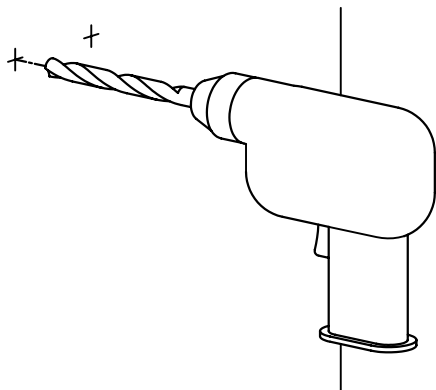

*Complement
your purchase
with these
fine accessories
also from
GINGER®*

SURFACE

INSTALLATION
INSTRUCTIONS

for
Corner Shelf

*Towel Bars
Towel Rings
Toilet Tissue Holders
Hooks
Soap Dishes
Tumbler Holders
Toiletry Shelves
Grab Bars
Mirrors
Lights
Bud Vases
Hotel Shelves
Shower Curtain Rods
Soap & Bottle Baskets
Cabinet Hardware*

2001 CARNEGIE AVE
SANTA ANA CA
T. 949-417-5207
www.gingerco.com

GINGER®

GINGER®

SURFACE

28505
corner shelf

SMALL PARTS CHECK LIST

- (2) 
- (2) 
- (4) 
- (4) 

② FOR TILE OR SOLID WALLS

MARKS MADE IN STEP 1
DRILL Ø1/4" [Ø6MM]

CARE OF FINE BRASS

To clean, use warm water only.
NEVER use abrasives or detergents.