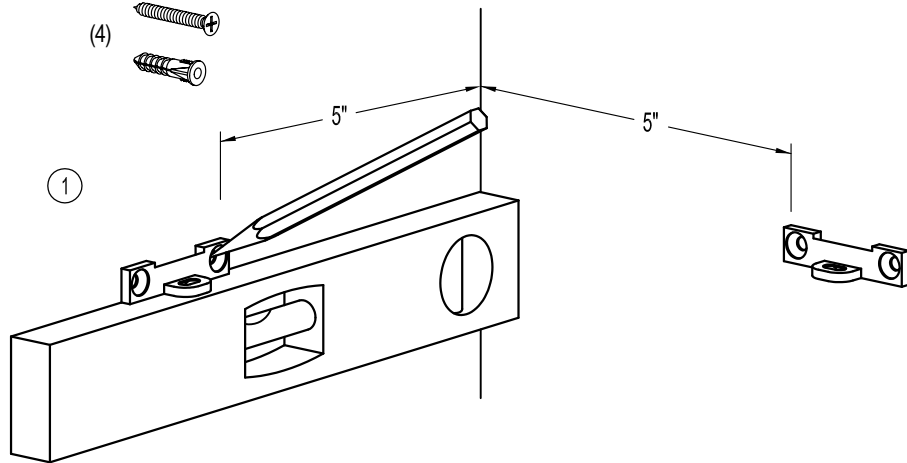

*Complement
your purchase
with these
fine accessories
also from
GINGER®*

SURFACE

INSTALLATION
INSTRUCTIONS

for
Corner Shelf

*Towel Bars
Towel Rings
Toilet Tissue Holders
Hooks
Soap Dishes
Tumbler Holders
Toiletry Shelves
Grab Bars
Mirrors
Lights
Bud Vases
Hotel Shelves
Shower Curtain Rods
Soap & Bottle Baskets
Cabinet Hardware*

2001 CARNEGIE AVE
SANTA ANA CA
T. 949-417-5207
www.gingerco.com

GINGER®

GINGER®

SURFACE

28505
corner shelf

SMALL PARTS CHECK LIST

- (2) 
- (2) 
- (4) 
- (4) 

② FOR TILE OR SOLID WALLS