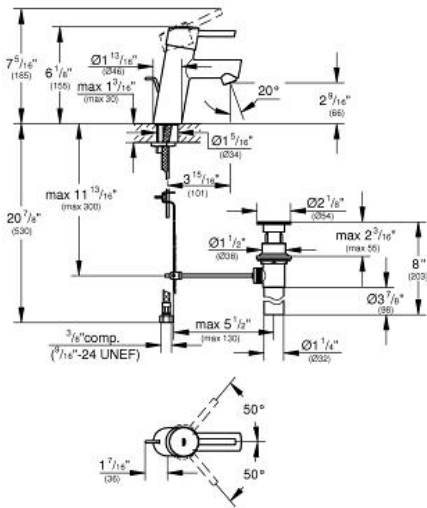

CONCETTO

Single-Handle Bathroom Faucet S-Size

MODEL # 3427000A

Pure Freude
an Wasser

ADA

Product Description:

CONCETTO

Single-Handle Bathroom Faucet S-Size

Standard Specification:

- GROHE EcoJoy technology for less water and perfect flow
- Single hole installation
- Metal lever handle
- GROHE SilkMove 1.1" (28 mm) ceramic cartridge
- GROHE StarLight chrome finish
- Flow control
- Includes waste-set drain assembly
- Stainless steel flex lines
- GROHE QuickFix installation system with centering support
- Temperature limiter
- Max flow rate: 1.2 gpm (4.56 L/min)