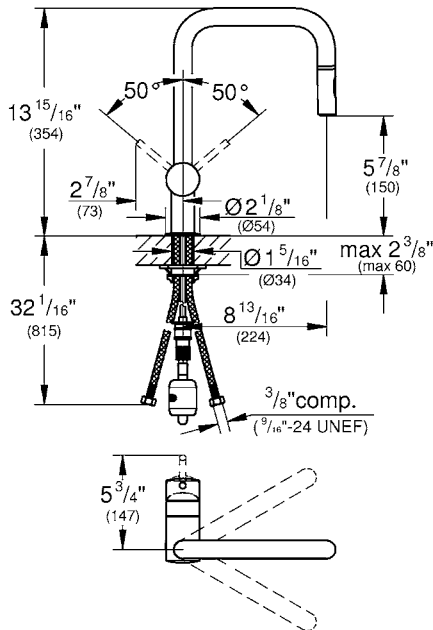

MINTA  
Single-Handle Kitchen Faucet  
MODEL # 32319003

Pure Freude  
an Wasser

**Product Description:**

**MINTA**  
**Single-Handle Kitchen Faucet**

**Standard Specification:**

- U spout
- Single hole installation
- **GROHE SilkMove** ceramic cartridge
- **GROHE StarLight** chrome finish
- Pull-out dual spray - switch from regular flow to shower spray
- Adjustable flow rate limiter
- Swivel spout
- Integrated non-return valve
- SpeedClean anti-lime system
- Stainless steel flex lines
- Quick installation system
- Single lever handle
- Protected against backflow
- Max Flow Rate: 1.75 gpm (6.6 L/min)
- GROHE Limited Lifetime Warranty

**Applicable Codes & Standards:**

- Energy Policy Act of 1992
- NSF 61
- NSF 372
- ASME A112.18.1/CSA B125.1
- US Federal and State material regulations
- ICC/ANSI A117.1

**Color:**

- 32319003 Straight Chrome