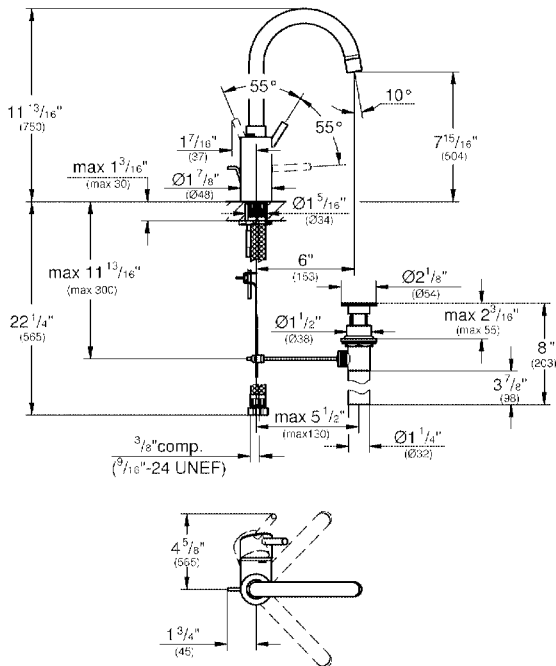

CONCETTO
Single-Handle Bathroom Faucet L-size
MODEL # 32138002

Pure Freude
an Wasser

Product Description:

CONCETTO

Single-Handle Bathroom Faucet L-size

Standard Specification:

- Single hole installation
- GROHE SilkMove 1.4" (35 mm) ceramic cartridge
- Adjustable flow rate limiter
- GROHE StarLight chrome finish
- GROHE Zero isolated inner water ways - lead and nickel free
- GROHE QuickFix rapid installation system
- Flow control
- Swivel tubular spout with stop limiter
- 1 1/4" pop-up waste set
- Stainless steel flex lines
- Max flow rate: 1.2 gpm (4.56 L/min)
- Optional temperature limiter ref. no. 46 375
- GROHE Limited Lifetime Warranty

Applicable Codes & Standards:

- Energy Policy Act of 1992
- NSF 61
- NSF 372
- ASME A112.18.1/CSA B125.1
- US Federal and State material regulations
- EPA WaterSense®
- ICC/ANSI A117.1

Color:

- 32138002 Starlight Chrome