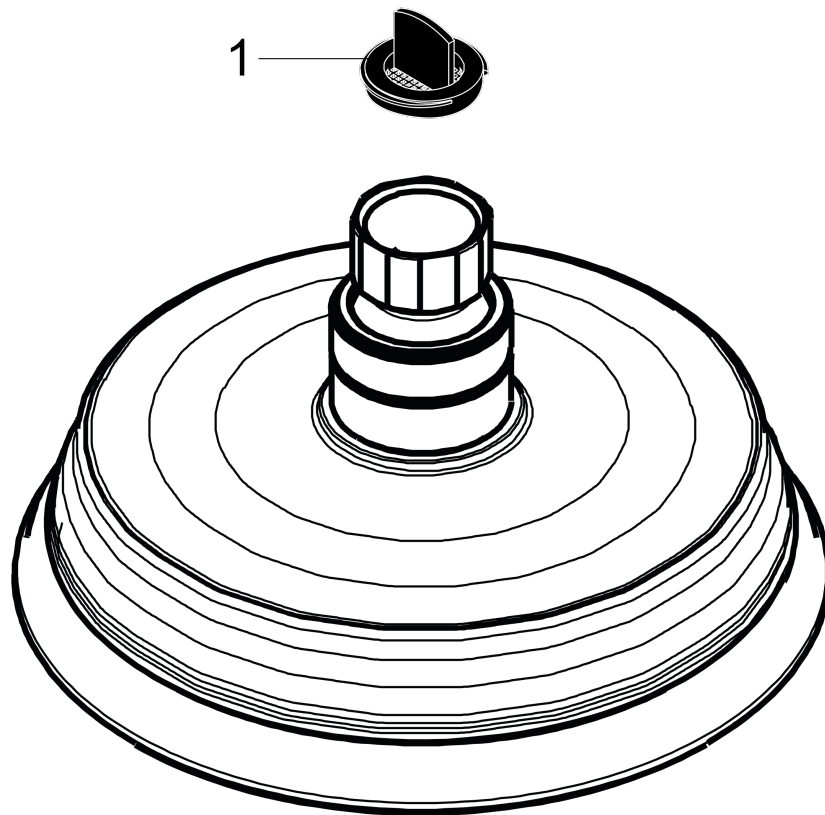

**Croma 100 Classic  
Showerhead 3-Jet, 2.5 GPM**

Finishes : **brushed nickel** Part no. : **04070820**

**Description**

**Features**

- 75 no-clog spray channels
- Spray modes: Full, Pulsating Massage, Intense Turbo
- Flow: 2.5 GPM (9.5 L/Min)

**Item details**

List Price \$ 140.00

**Technology**

**Compliance**

**Product image**

**Scale drawing**

**Croma 100 Classic  
Showerhead 3-Jet, 2.5 GPM**

Finishes : **brushed nickel** Part no. : **04070820**

**Exploded drawing**

Year of production: >01/08

**Croma 100 Classic**  
**Showerhead 3-Jet, 2.5 GPM**  
 Finishes : **brushed nickel** Part no. : **04070820**

**Spare parts list**

Year of production: >01/08