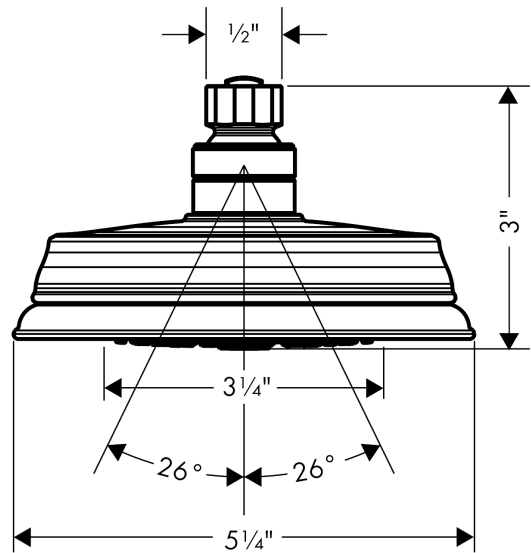

**Croma 100 Classic  
Showerhead 3-Jet, 2.5 GPM**

Finishes : **brushed nickel** Part no. : **04070820**

**Description**

**Features**

- 75 no-clog spray channels
- Spray modes: Full, Pulsating Massage, Intense Turbo
- Flow: 2.5 GPM (9.5 L/Min)

**Item details**

List Price \$ 140.00

**Technology**

**Compliance**

**Product image**

**Scale drawing**

**Croma 100 Classic  
Showerhead 3-Jet, 2.5 GPM**

Finishes : **brushed nickel** Part no. : **04070820**

**Exploded drawing**

Year of production: >01/08

**Croma 100 Classic**  
**Showerhead 3-Jet, 2.5 GPM**  
 Finishes : **brushed nickel** Part no. : **04070820**

**Spare parts list**

Year of production: >01/08