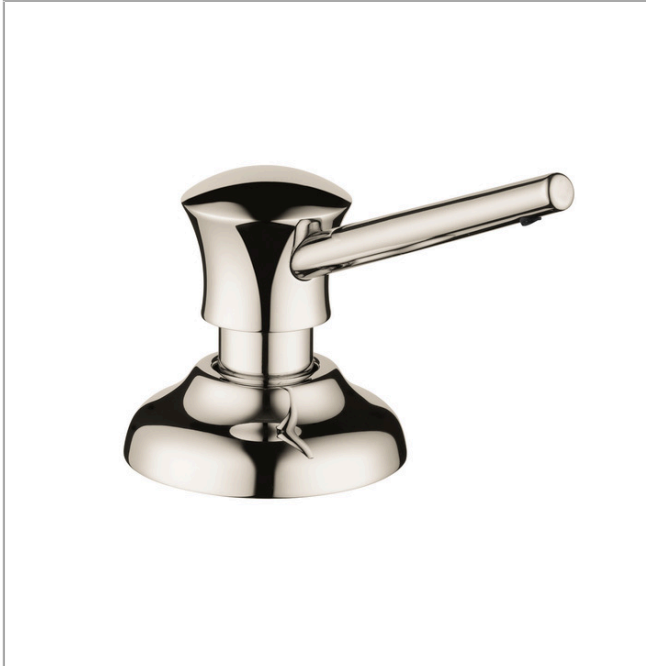

**Soap Dispenser, Traditional**

Finishes : **steel optic** Part no. : **04540800**

**Description**

**Features**

- metal
- bottle capacity 12 oz
- 2 7/8" maximum counter depth

**Item details**

List Price \$ 82.00

**Product image**

**Scale drawing**