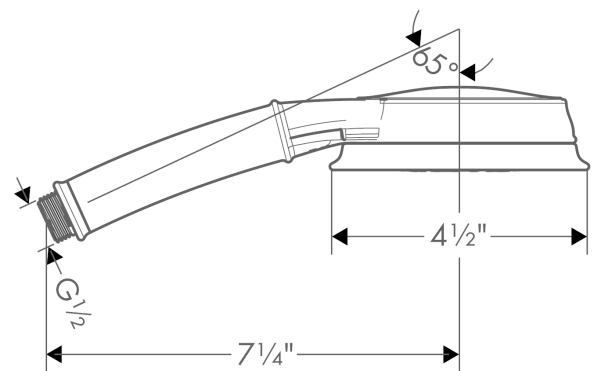

Croma 100 Classic Handshower 3-Jet, 1.8 GPM

Finishes : **brushed nickel** Part no. : **04753820**

Description

Features

- 75 no-clog spray channels
- Spray modes: Full, Pulsating Massage, Intense Turbo
- Flow: 1.8 GPM (6.8 L/Min)

Item details

List Price \$ 149.00

Technology

Compliance

Product image

Scale drawing

Croma 100 Classic
Handshower 3-Jet, 1.8 GPM

Finishes : **brushed nickel** Part no. : **04753820**

Exploded drawing

Year of production: >01/18