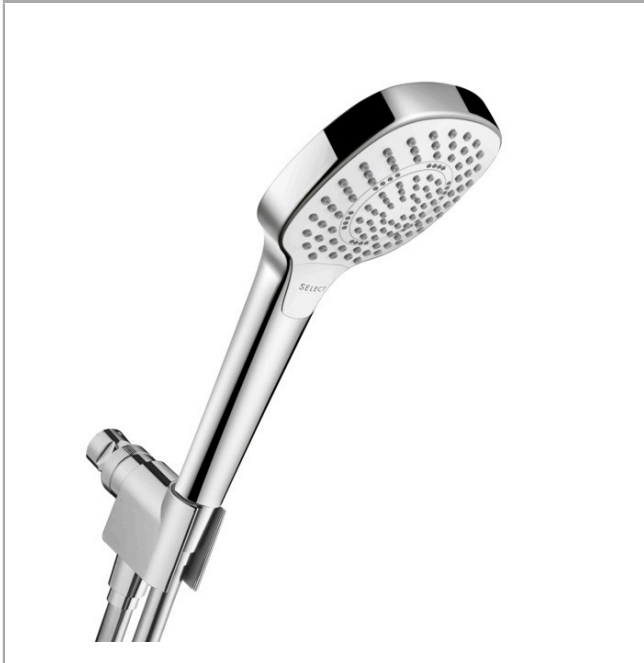

Croma Select E
Handshower Set 110 3-Jet, 2.5 GPM
 Finishes : **chrome** Part no. : **04937000**

Description

Features

- Consists of: Handshower, Handshower holder, Handshower hose
- Spray modes: SoftRain, IntenseRain, Pulsating Massage
- Select button for comfortable alternation of spray modes
- wall supports of plastic

Item details

List Price \$ 171.00

Technology

Product image

Scale drawing