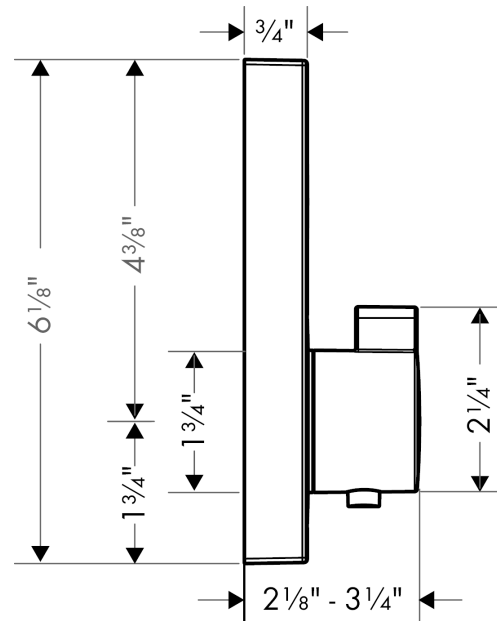

Item details

List Price \$ 803.00

Technology

Compliance

Product image

Scale drawing

ShowerSelect
Thermostatic Trim for 1 Function, Square
 Finishes : **brushed nickel** Part no. : **15762821**

Exploded drawing

Year of production: >12/14

ShowerSelect

Thermostatic Trim for 1 Function, Square

Finishes : **brushed nickel** Part no. : **15762821**

Spare parts list

Year of production: >12/14

Pos.	Description	Part no.	Price	PU
1	non return valve	97980000	-	1
2	noise reduction	94073000	-	1
3	O-ring 16x2	98133000	-	1
4	set of screws	96525000	-	1
5	shut off unit	95758000	-	1
6	nut	98368000	-	1
7	Select-adapter	92219000	-	1
8	set of symbols	92218000	-	1
9	thermostat cartridge	98282001	-	1
10	O-ring 20x1,5	98197000	-	1
11	O-ring 25x1,5	98146000	-	1
12	O-ring 25x2,5	92146000	-	1
13	nut	98913000	-	1
14	sleeve	92216820	-	1
15	handle fixing set	95843000	-	1
16	holder for escutcheon	98793000	-	1
17	set of fixing screws	96454000	-	1
18	O-ring 44x4	98471000	-	1
19	handle for thermostat	92215821	-	1
20	escutcheon 155 / 155 mm	92234821	-	1
21	fit-up aid	92540000	-	1
22	non return valve (pressure-resistant up to 2 MPa)	92594000	-	1
23	extension 25 mm	13595000	-	1
24	extension 22 mm	13593820	-	1
a	set of fixing screws	97747000	-	1
b	shut off unit (special)	92361000	-	1
c	compensation set 1°	95521000	-	1
d	brake disc	92498000	-	1
e	nut and flange	92696000	-	1
f	symbol head shower Rain large	93571880	-	1
g	symbol head shower Rain small	93572880	-	1
h	symbol handshower	93573880	-	1
i	symbol Flood jet	93574880	-	1
j	symbol Whirl	93575880	-	1
k	symbol Mono	93576880	-	1
l	symbol tub	93577880	-	1
m	symbol body shower	93578880	-	1
n	symbol ON/OFF	93579880	-	1