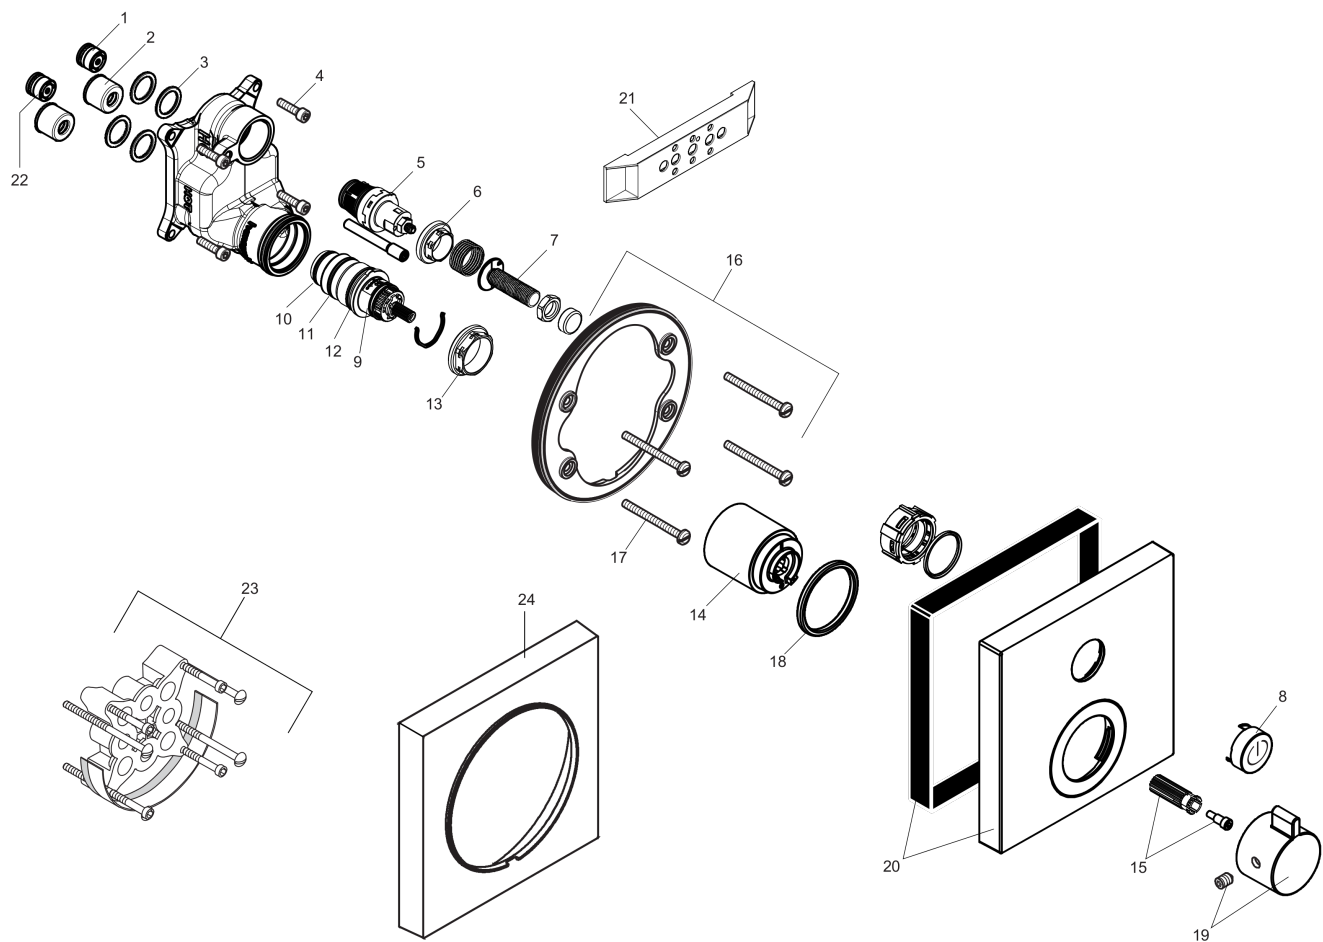

ShowerSelect
Thermostatic Trim for 1 Function, Square
 Finishes : **brushed nickel** Part no. : **15762821**

Description

Features

- Select push-button on/off control for 1 outlet
- Flow: 7.00 GPM (26.5 L/Min)
- Thermostatic cartridge, Start/stop cartridge
- Anti-scald 100° safety stop
- Optimized for water-efficient shower products

Year of production: >12/14

ShowerSelect

Thermostatic Trim for 1 Function, Square

Finishes : **brushed nickel** Part no. : **15762821**

Spare parts list

Year of production: >12/14

Pos.	Description	Part no.	Price	PU
1	non return valve	97980000	-	1
2	noise reduction	94073000	-	1
3	O-ring 16x2	98133000	-	1
4	set of screws	96525000	-	1
5	shut off unit	95758000	-	1
6	nut	98368000	-	1
7	Select-adapter	92219000	-	1
8	set of symbols	92218000	-	1
9	thermostat cartridge	98282001	-	1
10	O-ring 20x1,5	98197000	-	1
11	O-ring 25x1,5	98146000	-	1
12	O-ring 25x2,5	92146000	-	1
13	nut	98913000	-	1
14	sleeve	92216820	-	1
15	handle fixing set	95843000	-	1
16	holder for escutcheon	98793000	-	1
17	set of fixing screws	96454000	-	1
18	O-ring 44x4	98471000	-	1
19	handle for thermostat	92215821	-	1
20	escutcheon 155 / 155 mm	92234821	-	1
21	fit-up aid	92540000	-	1
22	non return valve (pressure-resistant up to 2 MPa)	92594000	-	1
23	extension 25 mm	13595000	-	1
24	extension 22 mm	13593820	-	1
a	set of fixing screws	97747000	-	1
b	shut off unit (special)	92361000	-	1
c	compensation set 1°	95521000	-	1
d	brake disc	92498000	-	1
e	nut and flange	92696000	-	1
f	symbol head shower Rain large	93571880	-	1
g	symbol head shower Rain small	93572880	-	1
h	symbol handshower	93573880	-	1
i	symbol Flood jet	93574880	-	1
j	symbol Whirl	93575880	-	1
k	symbol Mono	93576880	-	1
l	symbol tub	93577880	-	1
m	symbol body shower	93578880	-	1
n	symbol ON/OFF	93579880	-	1