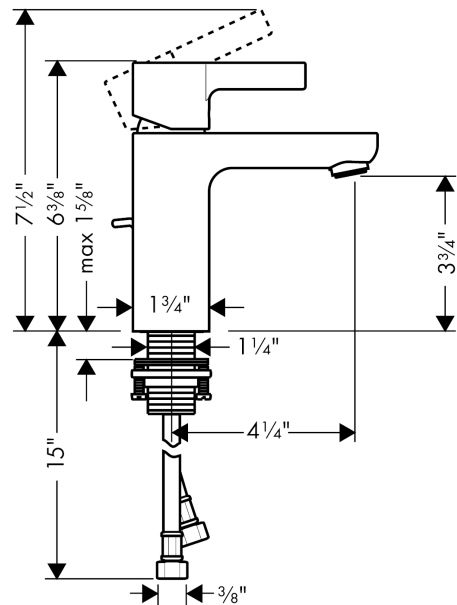

Metris S
Single-Hole Faucet 100 with Pop-Up Drain, 0.5 GPM
 Finishes : **brushed nickel** Part no. : **31012821**

Description

Features

- Spray modes: Aerated spray
- Flow: 0.5 GPM (1.9 L/Min)
- Ceramic cartridge
- Includes pop-up drain

Item details

List Price \$ 484.00

Technology

Compliance

Product image

Scale drawing

Metris S
Single-Hole Faucet 100 with Pop-Up Drain, 0.5 GPM
 Finishes : **brushed nickel** Part no. : **31012821**

Exploded drawing

Year of production: >10/19

Metris S**Single-Hole Faucet 100 with Pop-Up Drain, 0.5 GPM**Finishes : **brushed nickel** Part no. : **31012821****Spare parts list**

Year of production: >10/19

Pos.	Description	Part no.	Price	PU
1	flange	97406820	-	1
2	handle	31093820	-	1
3	screw cover	96338000	-	1
4	nut	97209000	-	1
5	cartridge, assy	95646001	-	1
6	seal	95008000	-	1
7	adapter for cartridge	98750000	-	1
8	O-Ring 30x2	98186000	-	1
9	O-ring 35x2	92604000	-	1
10	aerator M24x1 (1,9 l/min)	93502820	-	1
11	fixing set (Ø 32)	13961000	-	1
12	connection hose 18½" M8x0,75 3/8"	96321001	-	1
13	pull rod	96657820	-	1
14	O-ring 7x1,5	98422000	-	1
15	flat seal	98749000	-	1
16	lever collar	97548000	-	1
a	pop up waste	88509820	-	1
b	locking screw for handle	95140000	-	1