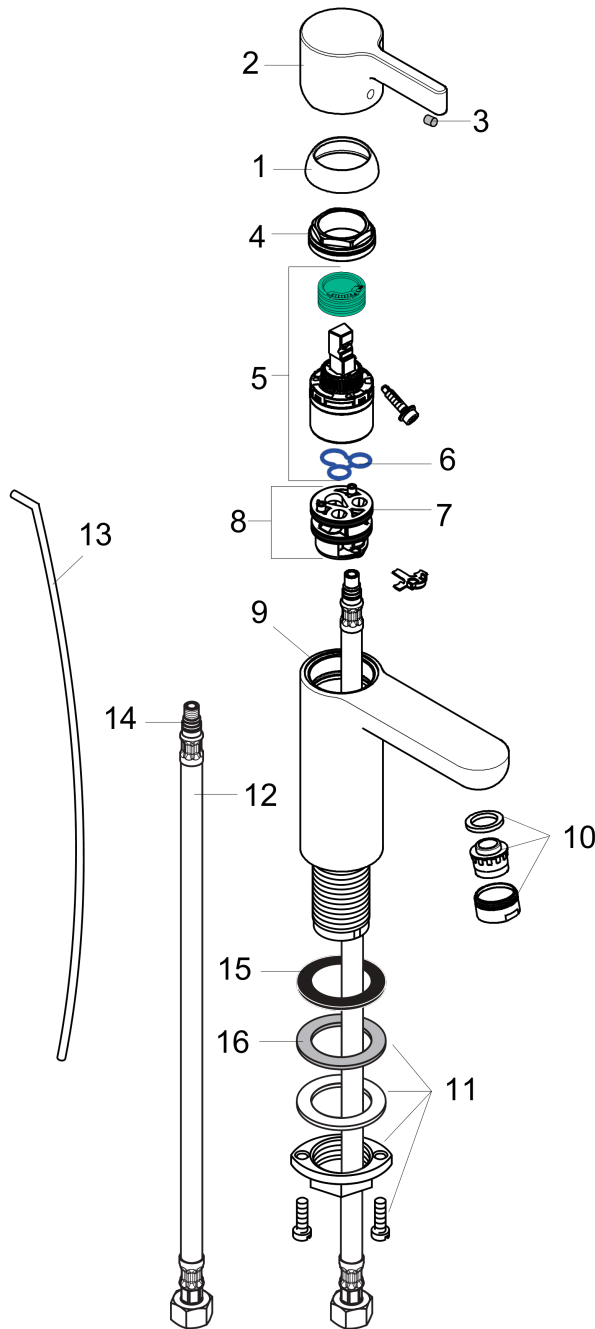

Metris S
Single-Hole Faucet 100 with Pop-Up Drain, 0.5 GPM
 Finishes : **brushed nickel** Part no. : **31012821**

Description

Features

- Spray modes: Aerated spray
- Flow: 0.5 GPM (1.9 L/Min)
- Ceramic cartridge
- Includes pop-up drain

Item details

List Price \$ 484.00

Technology

Compliance

Product image

Scale drawing

Metris S
Single-Hole Faucet 100 with Pop-Up Drain, 0.5 GPM
 Finishes : **brushed nickel** Part no. : **31012821**

Exploded drawing

Year of production: >10/19

Metris S**Single-Hole Faucet 100 with Pop-Up Drain, 0.5 GPM**Finishes : **brushed nickel** Part no. : **31012821****Spare parts list**

Year of production: >10/19

Pos.	Description	Part no.	Price	PU
1	flange	97406820	-	1
2	handle	31093820	-	1
3	screw cover	96338000	-	1
4	nut	97209000	-	1
5	cartridge, assy	95646001	-	1
6	seal	95008000	-	1
7	adapter for cartridge	98750000	-	1
8	O-Ring 30x2	98186000	-	1
9	O-ring 35x2	92604000	-	1
10	aerator M24x1 (1,9 l/min)	93502820	-	1
11	fixing set (Ø 32)	13961000	-	1
12	connection hose 18½" M8x0,75 3/8"	96321001	-	1
13	pull rod	96657820	-	1
14	O-ring 7x1,5	98422000	-	1
15	flat seal	98749000	-	1
16	lever collar	97548000	-	1
a	pop up waste	88509820	-	1
b	locking screw for handle	95140000	-	1