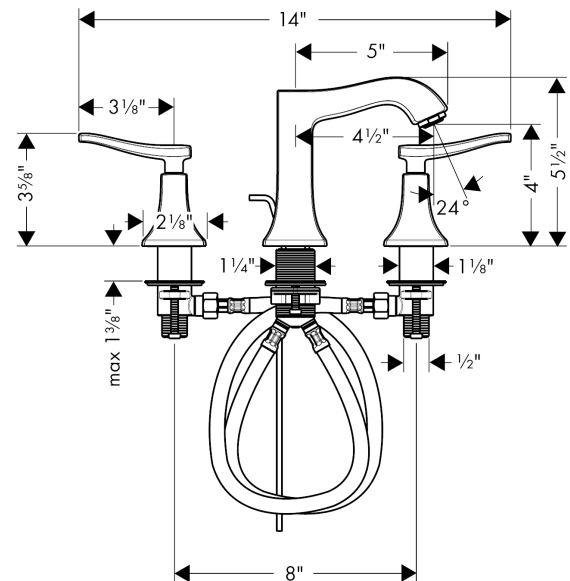

Metris C

Widespread Faucet 100 with Pop-Up Drain, 1.2 GPM

Finishes : **brushed nickel** Part no. : **31073821**

Description

Features

- Aerated spray
- Flow: 1.2 GPM (4.5 L/Min)
- 90° ceramic valves
- Includes pop-up drain

Item details

List Price \$ 784.00

Technology

Compliance

Product image

Scale drawing

Metris C
Widespread Faucet 100 with Pop-Up Drain, 1.2 GPM
 Finishes : **brushed nickel** Part no. : **31073821**

Exploded drawing

Year of production: >07/16

Metris C

Widespread Faucet 100 with Pop-Up Drain, 1.2 GPM

Finishes : **brushed nickel** Part no. : **31073821**

Spare parts list

Year of production: >07/16

Pos.	Description	Part no.	Price	PU
1	spout cpl.	95394821	-	1
2	aerator M24x1 (4,5 l/min)	92877820	-	1
3	pull rod	96657820	-	1
4	connection hose 18½" M8x0,75 3/8"	96321001	-	1
5	fixing set (Ø 32)	13961000	-	1
6	stop valve cpl.	97357001	-	1
7	shut off unit left closing	94008000	-	1
8	shut off unit right closing	94009000	-	1
9	adapter for handle	95252000	-	1
a	pop up waste	88509820	-	1
b	handle for hot water	31292821	-	1
c	handle fixing set	98932000	-	1