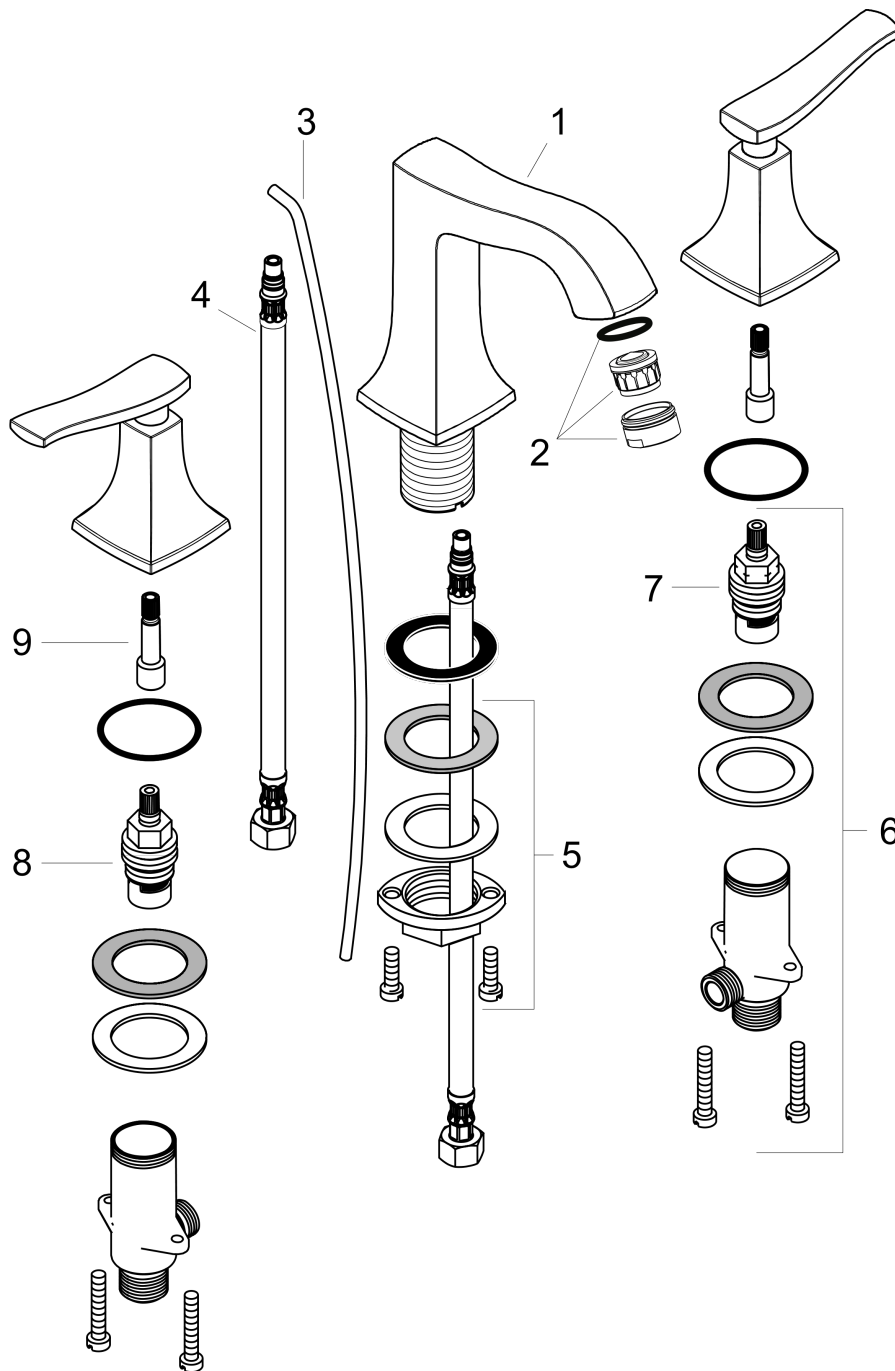

Metris C

Widespread Faucet 100 with Pop-Up Drain, 1.2 GPM

Finishes : **brushed nickel** Part no. : **31073821**

Description

Features

- Aerated spray
- Flow: 1.2 GPM (4.5 L/Min)
- 90° ceramic valves
- Includes pop-up drain

Item details

List Price \$ 784.00

Technology

Compliance

Product image

Scale drawing

Metris C
Widespread Faucet 100 with Pop-Up Drain, 1.2 GPM
 Finishes : **brushed nickel** Part no. : **31073821**

Exploded drawing

Year of production: >07/16

Metris C

Widespread Faucet 100 with Pop-Up Drain, 1.2 GPM

Finishes : **brushed nickel** Part no. : **31073821**

Spare parts list

Year of production: >07/16

Pos.	Description	Part no.	Price	PU
1	spout cpl.	95394821	-	1
2	aerator M24x1 (4,5 l/min)	92877820	-	1
3	pull rod	96657820	-	1
4	connection hose 18½" M8x0,75 3/8"	96321001	-	1
5	fixing set (Ø 32)	13961000	-	1
6	stop valve cpl.	97357001	-	1
7	shut off unit left closing	94008000	-	1
8	shut off unit right closing	94009000	-	1
9	adapter for handle	95252000	-	1
a	pop up waste	88509820	-	1
b	handle for hot water	31292821	-	1
c	handle fixing set	98932000	-	1