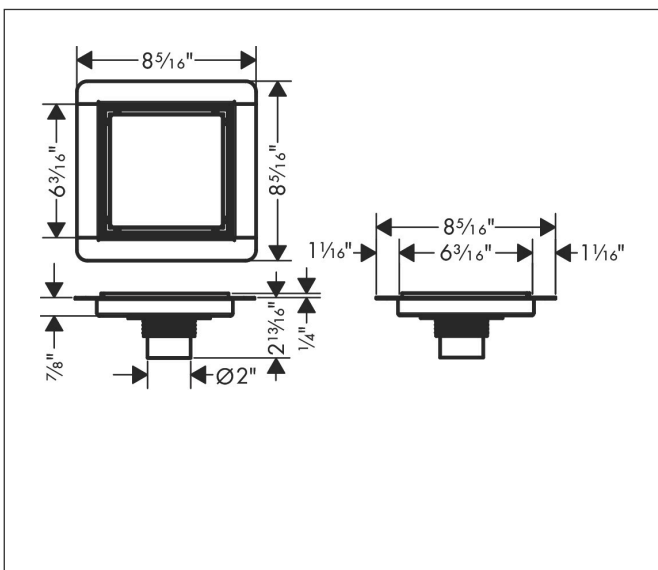

Brand	hansgrohe
Art. Name	RainDrain Brilliance Set 6"x 6" trim tileable rear cover and rough
Art. Nr.	56134801
Surface	Brushed Stainless Steel
Pos.	1

Product Picture

Features

- Consists of: point drain, installation set, pre-assembled sealing membrane, grate removal tool
- Tileable on the back side
- Direction of outlet: vertical
- Easy to clean surface
- Easy adjustment to tile thickness with height adjustable frame (7 - 18 mm)
- Where to use: new construction, renovation
- Easy to clean siphon
- Grate removal tool allows easy removal of the trim
- Mounting type: free in the floor
- Grate material: Stainless Steel 304 (1.4301)
- Suitable for primary and secondary drainage

Drawing

Technology