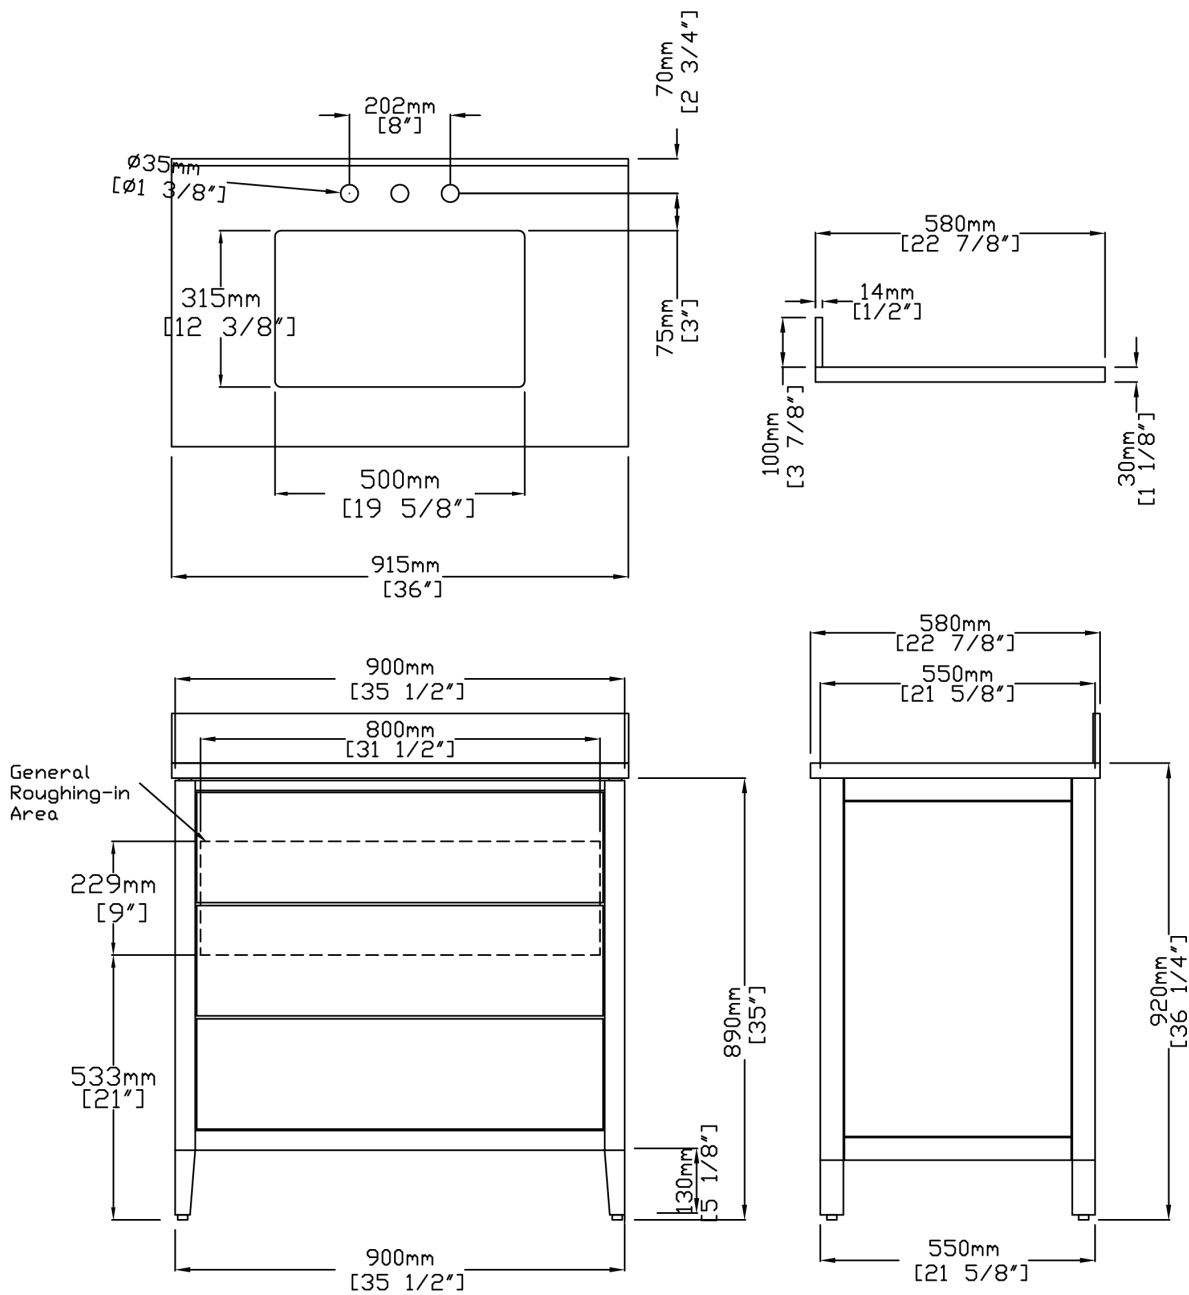

PRODUCT SPECIFICATIONS

Dimensional Diagram(s)

Wood is a beautiful natural material. The figuring (grain) of each piece is unique to every vanity produced. Every vanity will contain a different figure, birdseye knots and heartwood streaks. These are not considered defects, but natural unique character. There will also be a natural aging of every wood species over time which changes the overall color of the vanity. In most instances, this will be a darkening of dark woods and a yellowing of light woods. Direct sunlight will hasten this effect. Given this natural beauty, no two vanities will exactly match in figure or color (if stained or clear-coated). Samples may differ.

Stone products will have naturally occurring characteristics such as variation in grain, color, and mineral streaks. Due to this natural beauty, new and/or replacement pieces may not match display samples and/or existing pieces.