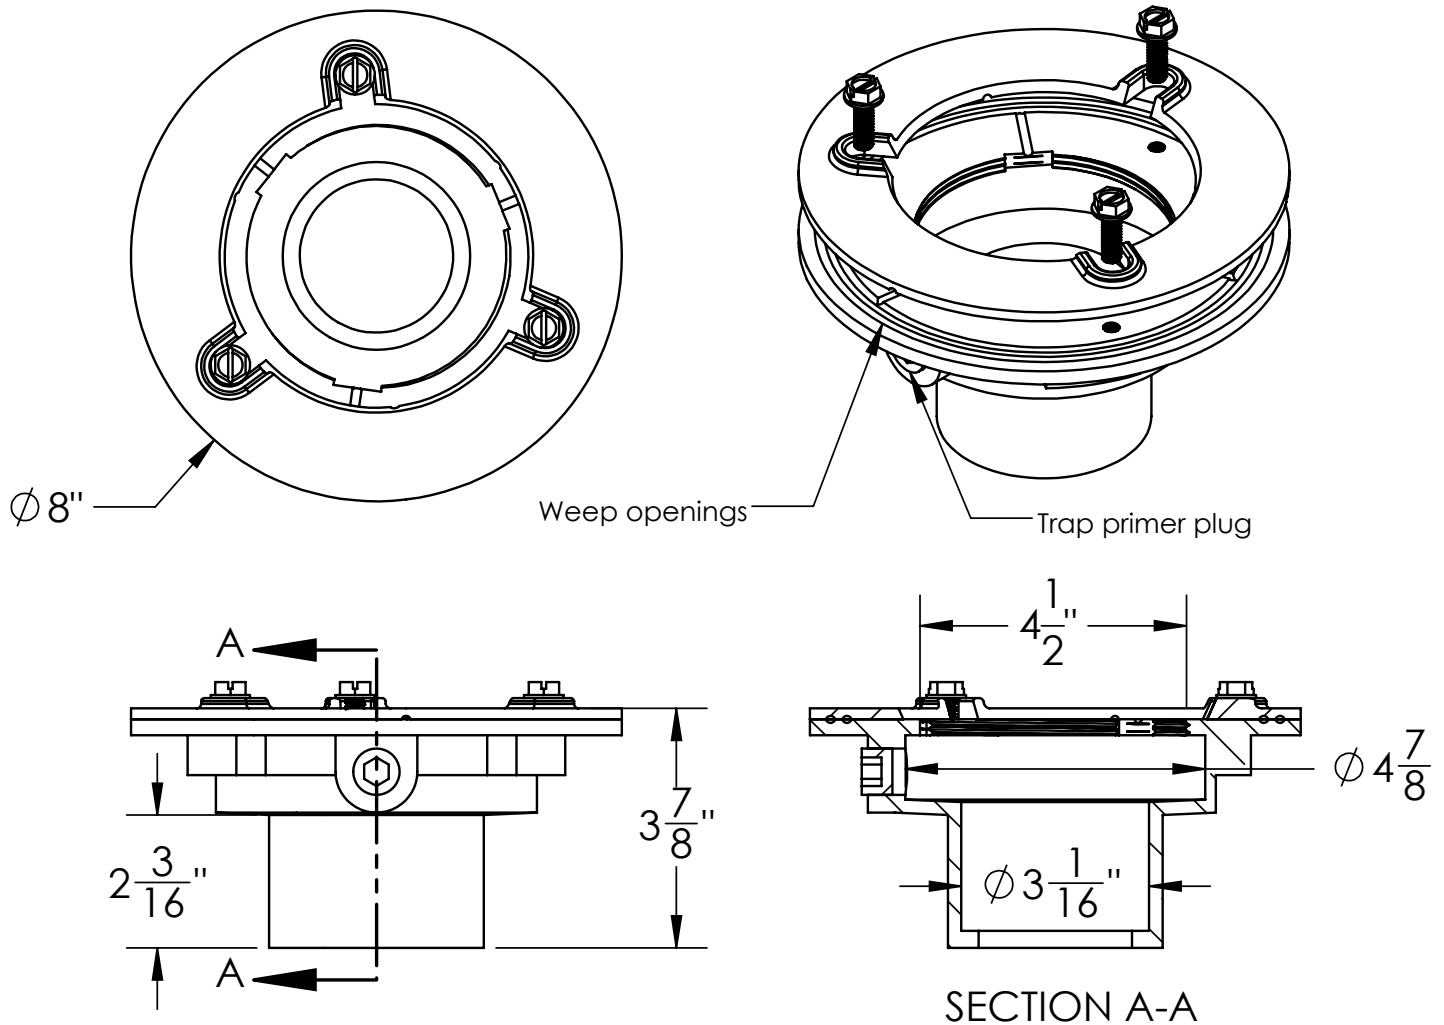

CDIC 42 Specifications Infinity Drain

CDIC 42:

- Cast Iron Clamp Down Drain Body Assembly
- 4" IPS Throat
- 2" Inside Caulk Outlet
- Compatible with traditional waterproofing membranes

Infinity Drain
145 Dixon Avenue
Amityville, NY 11701
Phone: 516.767.6786
Fax: 516.740.3066
www.infinitydrain.com

NOTE: Installer must verify all rough-in dimensions prior to installation and consult local and national codes. Conformity and compliance to local and national codes are the responsibility of the installer.