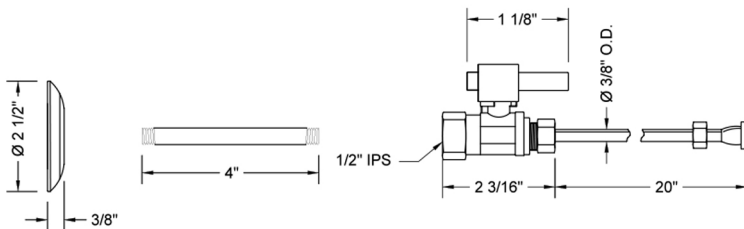

# Quarter Turn Straight Pattern 1/2" IPS x 3/8" O.D. Toilet Supply Kit with Square Lever 20" Supply Tube, Escutcheon

**Model #: 619-6-72-**

## FEATURES:

- Complete Toilet Supply Kit
- Kit contains:
  - (1) Quarter Turn Straight Pattern 1/2" IPS x 3/8" O.D. Supply Valve with Square Lever Handle P/N 619-6
  - (1) 20" Copper Supply Tube P/N 772
  - (1) Escutcheon P/N 741 (ULB P/N 6015)
  - (1) 1/2" Brass Nipple P/N 801-12.4

## SPECIFICATION DRAWING:

COMPONENTS	
DESCRIPTION	QTY:
STRAIGHT VALVE - SQUARE LEVER HANDLE	1
20" X 3/8" O.D. SUPPLY TUBE	1
ESCUTCHEON	1
PLASTIC FILL VALVE COUPLING NUT	1
4" NIPPLE	1