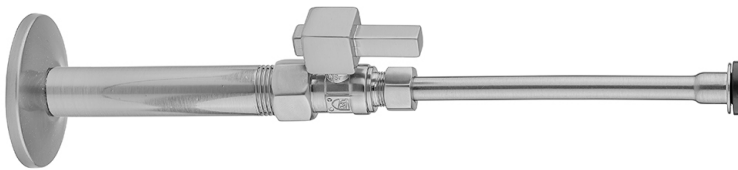

# Quarter Turn Straight Pattern 1/2" IPS x 3/8" O.D. Toilet Supply Kit with Square Lever 20" Supply Tube, Escutcheon

**Model #: 619-6-72-**

## FEATURES:

- Complete Toilet Supply Kit
- Kit contains:
  - (1) Quarter Turn Straight Pattern 1/2" IPS x 3/8" O.D. Supply Valve with Square Lever Handle P/N 619-6
  - (1) 20" Copper Supply Tube P/N 772
  - (1) Escutcheon P/N 741 (ULB P/N 6015)
  - (1) 1/2" Brass Nipple P/N 801-12.4

## AVAILABLE FINISHES:

Polished Chrome (PCH)	Satin Chrome (SC)	Bronze Umber (BU)
Satin Nickel (SN)	Pewter (PEW)	Caramel Bronze (CB)
Polished Nickel (PN)	Antique Brass (AB)	Antique Copper (ACU)
Oil-Rubbed Bronze (ORB)	Polished Brass (PB)	Polished Copper (PCU)
Vintage Bronze (VB)	Satin Brass (SB)	Rose Gold (RG)
Matte Black (MBK)	Satin Gold (SG)	Polished Gold (PG)
Black Nickel (BKN)	Bombay Gold (BG)	Jewelers Gold (JG)
Europa Bronze (EB)	White (WH)	Sedona Beige (SDB)
Tristan Brass (TB)	Unlacquered Brass (ULB)	Satin Cooper (SCU)

## SPECIFICATION DRAWING:

COMPONENTS	
DESCRIPTION	QTY:
STRAIGHT VALVE - SQUARE LEVER HANDLE	1
20" X 3/8" O.D. SUPPLY TUBE	1
ESCUTCHEON	1
PLASTIC FILL VALVE COUPLING NUT	1
4" NIPPLE	1