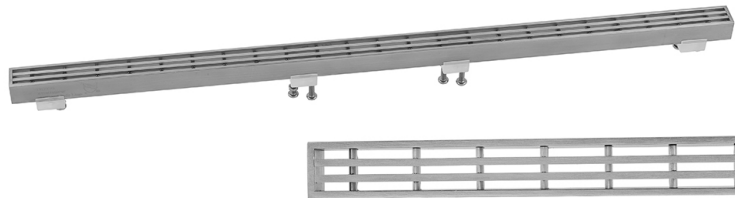

Slim 32" Channel Drain Bar Grate

Model #: 6204-32-

FEATURES:

- 1" wide sleek design grate
- 304 stainless steel construction
- JACLO slim channel drain body sold separately (83232)
- Standard finishes: BSS & PSS. Additional finishes available: BKN, JG, PB, PG, SG, SB, ORB, MBK, BU, SDB, WH, TB, EB. Call for pricing and availability

AVAILABLE FINISHES:

Polished Stainless (PSS) Brushed Stainless (BSS)

SPECIFICATION DRAWING:

JACLO SLIM BAR GRATE ONLY		
PART. #	DESCRIPTION	A
6204-24-XXX	24" BAR GRATE	24"
6204-32-XXX	32" BAR GRATE	32"
6204-36-XXX	36" BAR GRATE	36"
6204-42-XXX	42" BAR GRATE	42"
6204-48-XXX	48" BAR GRATE	48"
6204-60-XXX	60" BAR GRATE	60"