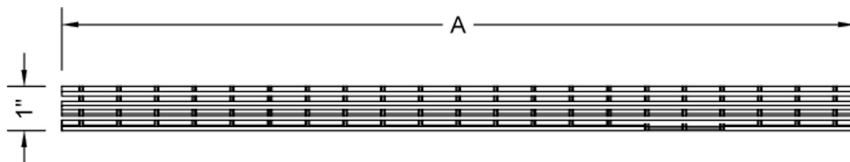

Slim 32" Channel Drain Bar Grate

Model #: 6204-32-

FEATURES:

- 1" wide sleek design grate
- 304 stainless steel construction
- JACLO slim channel drain body sold separately (83232)
- Standard finishes: BSS & PSS. Additional finishes available: BKN, JG, PB, PG, SG, SB, ORB, MBK, BU, SDB, WH, TB, EB. Call for pricing and availability

AVAILABLE FINISHES:

Polished Stainless (PSS) Brushed Stainless (BSS)

SPECIFICATION DRAWING:

JACLO SLIM BAR GRATE ONLY		
PART. #	DESCRIPTION	A
6204-24-XXX	24" BAR GRATE	24"
6204-32-XXX	32" BAR GRATE	32"
6204-36-XXX	36" BAR GRATE	36"
6204-42-XXX	42" BAR GRATE	42"
6204-48-XXX	48" BAR GRATE	48"
6204-60-XXX	60" BAR GRATE	60"