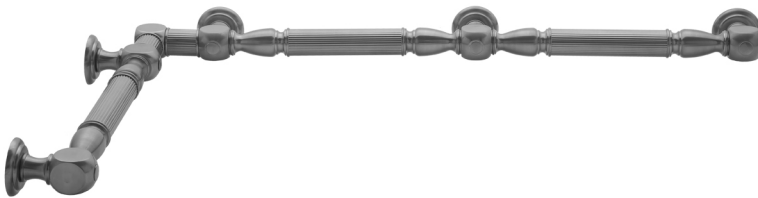

G21 16" x 48" Inside Corner Grab Bar Model #: G21-16-48-IC-

FEATURES:

- ADA compliant when properly installed
- All brass construction, fully polished & plated
- All grab bars can be custom sized. Contact JACLO for pricing & availability
- Optional handshower sliders and toilet paper/wash cloth holders can be added only upon initial order
- Grab bars over 32" REQUIRE a middle post

AVAILABLE FINISHES:

Polished Chrome (PCH)	Satin Chrome (SC)	Bronze Umber (BU)
Satin Nickel (SN)	Pewter (PEW)	Caramel Bronze (CB)
Polished Nickel (PN)	Antique Brass (AB)	Antique Copper (ACU)
Oil-Rubbed Bronze (ORB)	Polished Brass (PB)	Polished Copper (PCU)
Vintage Bronze (VB)	Satin Brass (SB)	Rose Gold (RG)
Matte Black (MBK)	Satin Gold (SG)	Polished Gold (PG)
Black Nickel (BKN)	Bombay Gold (BG)	Jewelers Gold (JG)
Europa Bronze (EB)	White (WH)	Sedona Beige (SDB)
Tristan Brass (TB)	Unlacquered Brass (ULB)	Satin Cooper (SCU)