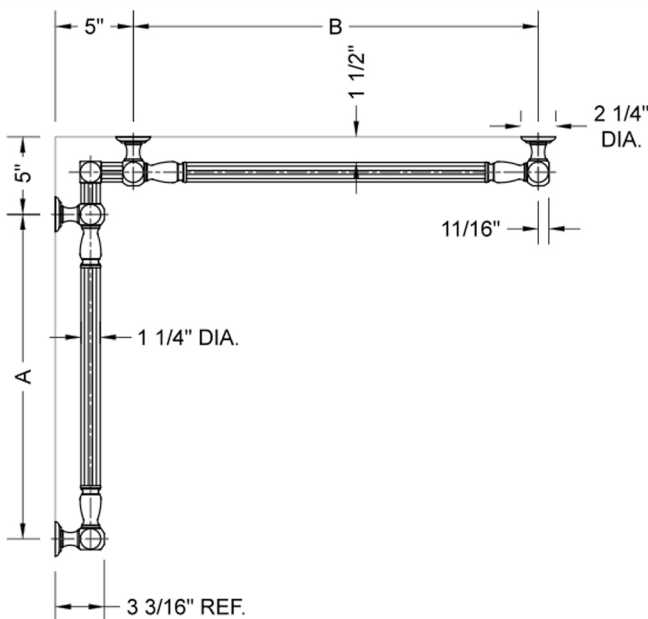

G21 16" x 48" Inside Corner Grab Bar Model #: G21-16-48-IC-

FEATURES:

- ADA compliant when properly installed
- All brass construction, fully polished & plated
- All grab bars can be custom sized. Contact JACLO for pricing & availability
- Optional handshower sliders and toilet paper/wash cloth holders can be added only upon initial order
- Grab bars over 32" REQUIRE a middle post

SPECIFICATION DRAWING:

BRASS LUXURY GRAB BAR							
PART. #	DESCRIPTION	A	B	PART. #	DESCRIPTION	A	B
G21-12-12-IC	CENTER OF POST	12"	12"	G21-24-36-IC	CENTER OF POST	24"	36"
G21-12-16-IC	CENTER OF POST	12"	16"	G21-24-48-IC	CENTER OF POST	24"	48"
G21-12-24-IC	CENTER OF POST	12"	24"	G21-24-60-IC	CENTER OF POST	24"	60"
G21-12-32-IC	CENTER OF POST	12"	32"				
				G21-32-32-IC	CENTER OF POST	32"	32"
G21-12-36-IC	CENTER OF POST	12"	36"	G21-32-36-IC	CENTER OF POST	32"	36"
G21-12-48-IC	CENTER OF POST	12"	48"	G21-32-48-IC	CENTER OF POST	32"	48"
G21-12-60-IC	CENTER OF POST	12"	60"	G21-32-60-IC	CENTER OF POST	32"	60"
G21-16-16-IC	CENTER OF POST	16"	16"	G21-36-36-IC	CENTER OF POST	36"	36"
G21-16-24-IC	CENTER OF POST	16"	24"	G21-36-48-IC	CENTER OF POST	36"	48"
G21-16-32-IC	CENTER OF POST	16"	32"	G21-36-60-IC	CENTER OF POST	36"	60"
G21-16-36-IC	CENTER OF POST	16"	36"	G21-48-48-IC	CENTER OF POST	48"	48"
G21-16-48-IC	CENTER OF POST	16"	48"	G21-48-60-IC	CENTER OF POST	48"	60"
G21-16-60-IC	CENTER OF POST	16"	60"				
				G21-60-60-IC	CENTER OF POST	60"	60"
G21-24-24-IC	CENTER OF POST	24"	24"				
G21-24-32-IC	CENTER OF POST	24"	32"				