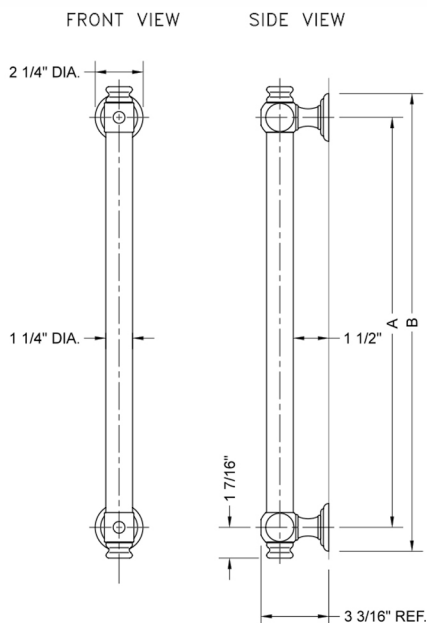

36" G60 Straight Grab Bar

Model #: **G60-36-**

FEATURES:

- ADA compliant when properly installed
- All brass construction, fully polished & plated
- All grab bars can be custom sized. Contact JACLO for pricing & availability
- Optional handshower sliders and toilet paper/wash cloth holders can be added only upon initial order
- Grab bars over 32" REQUIRE a middle post

SPECIFICATION DRAWING:

BRASS LUXURY GRAB BAR			
PART. #	DESCRIPTION	A	B
G60-12-XX	12" CENTER TO CENTER	12"	14 1/4"
G60-16-XX	16" CENTER TO CENTER	16"	18 1/4"
G60-18-XX	18" CENTER TO CENTER	18"	20 1/4"
G60-24-XX	24" CENTER TO CENTER	24"	24 1/4"
G60-32-XX	32" CENTER TO CENTER	32"	34 1/4"
*NOTE: GRAB BARS OVER 32" REQUIRE A MIDDLE POST			
G60-36-XX	36" CENTER TO CENTER	36"	38 1/4"
G60-42-XX	42" CENTER TO CENTER	42"	44 1/4"
G60-48-XX	48" CENTER TO CENTER	48"	50 1/4"
G60-60-XX	60" CENTER TO CENTER	60"	62 1/4"