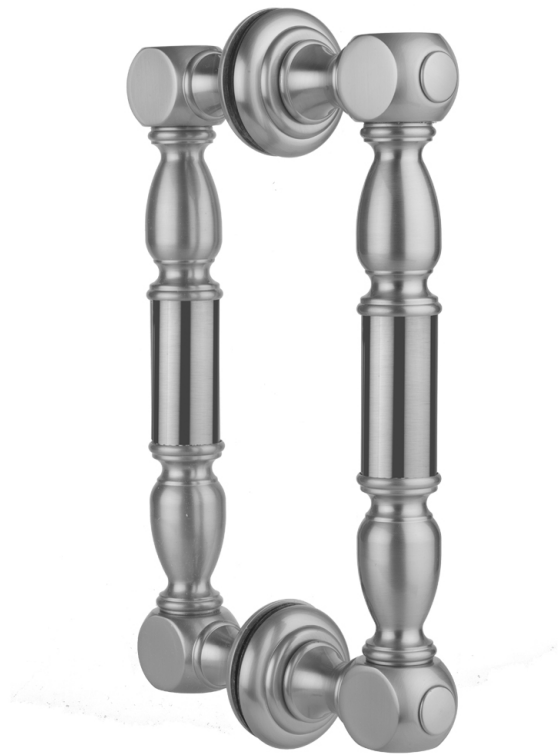

8" H20 Back to Back Shower Door Pull wth Finials

Model #: H20-BB-8-

FEATURES:

- Can be mounted vertically or horizontally
- Can be used as a towel bar when mounted horizontally
- Not to be used as a grab bar
- All brass construction, full polished & plated
- Includes rubber gaskets for glass door installation
- Custom sizes available- Contact JACLO for pricing & availability

AVAILABLE FINISHES:

Polished Chrome (PCH)	Satin Chrome (SC)	Bronze Umber (BU)
Satin Nickel (SN)	Pewter (PEW)	Caramel Bronze (CB)
Polished Nickel (PN)	Antique Brass (AB)	Antique Copper (ACU)
Oil-Rubbed Bronze (ORB)	Polished Brass (PB)	Polished Copper (PCU)
Vintage Bronze (VB)	Satin Brass (SB)	Rose Gold (RG)
Matte Black (MBK)	Satin Gold (SG)	Polished Gold (PG)
Black Nickel (BKN)	Bombay Gold (BG)	Jewelers Gold (JG)
Europa Bronze (EB)	White (WH)	Sedona Beige (SDB)
Tristan Brass (TB)	Unlacquered Brass (ULB)	Satin Cooper (SCU)