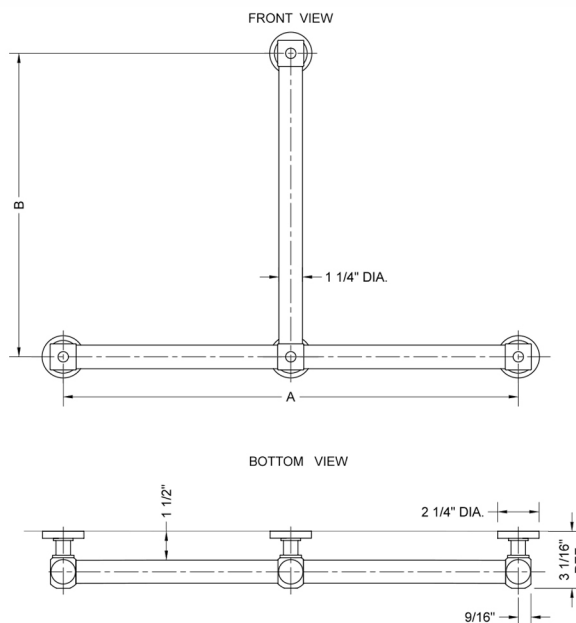

T70 Smooth Transitional 24H x 32W T Grab Bar

Model #: T70-24H-32W-

FEATURES:

- ADA compliant when properly installed
- All brass construction, fully polished & plated
- All grab bars can be custom sized. Contact JACLO for pricing & availability
- Optional handshower sliders and toilet paper/wash cloth holders can be added only upon initial order
- Grab bars over 32" REQUIRE a middle post

SPECIFICATION DRAWING:

BRASS LUXURY GRAB BAR			
PART. #	DESCRIPTION	A H	B W
T70-24H-24W	CENTER TO CENTER	24"	24"
T70-24H-32W	CENTER TO CENTER	24"	32"
T70-32H-24W	CENTER TO CENTER	32"	24"
T70-32H-32W	CENTER TO CENTER	32"	32"