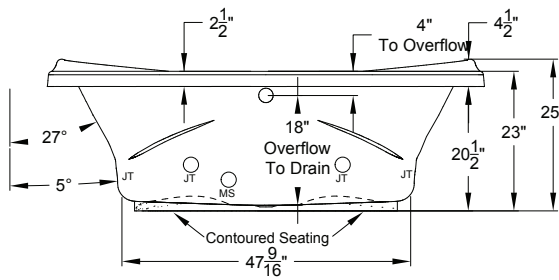

### MicroSilk<sup>®</sup> - Whirlpool

Drop In Hole Size

Faucetry Deck Flat Dimensions

Patents received or pending.

Note: Dimensional Tolerances: ±1/4"

<b>Drop-in-Hole Size:</b>	See Diagram
<b>Operating Capacity:</b>	66 Gal.
<b>Overflow Capacity:</b>	86 Gal.
<b>Floor Loading / sq.ft.:</b>	58.2 lbs.
<b>Carton Weight:</b>	189 lbs.
<b>Cube:</b>	51.8 ft. <sup>3</sup>