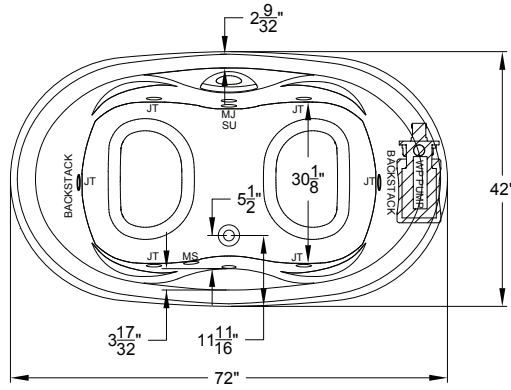

## Designer Collection Specifications

### MicroSilk<sup>®</sup> - Whirlpool

Drop In Hole Size

Faucetry Deck Flat Dimensions

Patents received or pending.

Note: Dimensional Tolerances: ±1/4"

<b>Drop-in-Hole Size:</b>	See Diagram
<b>Operating Capacity:</b>	66 Gal.
<b>Overflow Capacity:</b>	86 Gal.
<b>Floor Loading / sq.ft.:</b>	58.2 lbs.
<b>Carton Weight:</b>	189 lbs.
<b>Cube:</b>	51.8 ft. <sup>3</sup>