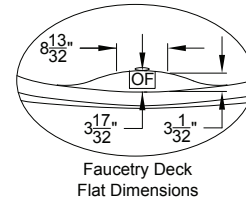

### MicroSilk<sup>®</sup> - Whirlpool

Drop In Hole Size

Faucetry Deck Flat Dimensions

Patents received or pending.

Note: Dimensional Tolerances: ±1/4"

<b>Drop-in-Hole Size:</b>	See Diagram
<b>Operating Capacity:</b>	66 Gal.
<b>Overflow Capacity:</b>	86 Gal.
<b>Floor Loading / sq.ft.:</b>	58.2 lbs.
<b>Carton Weight:</b>	189 lbs.
<b>Cube:</b>	51.8 ft. <sup>3</sup>