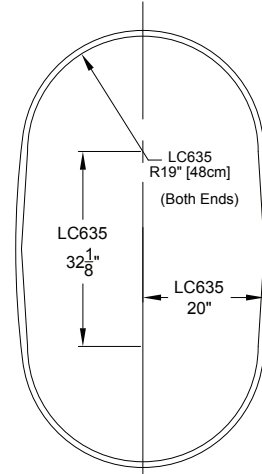

### MicroSilk<sup>®</sup> - Whirlpool

Drop In Hole Size

Faucetry Deck Flat Dimensions

Patents received or pending.

Note: Dimensional Tolerances: ±1/4"

<b>Drop-in-Hole Size:</b>	See Diagram
<b>Operating Capacity:</b>	66 Gal.
<b>Overflow Capacity:</b>	86 Gal.
<b>Floor Loading / sq.ft.:</b>	58.2 lbs.
<b>Carton Weight:</b>	189 lbs.
<b>Cube:</b>	51.8 ft. <sup>3</sup>