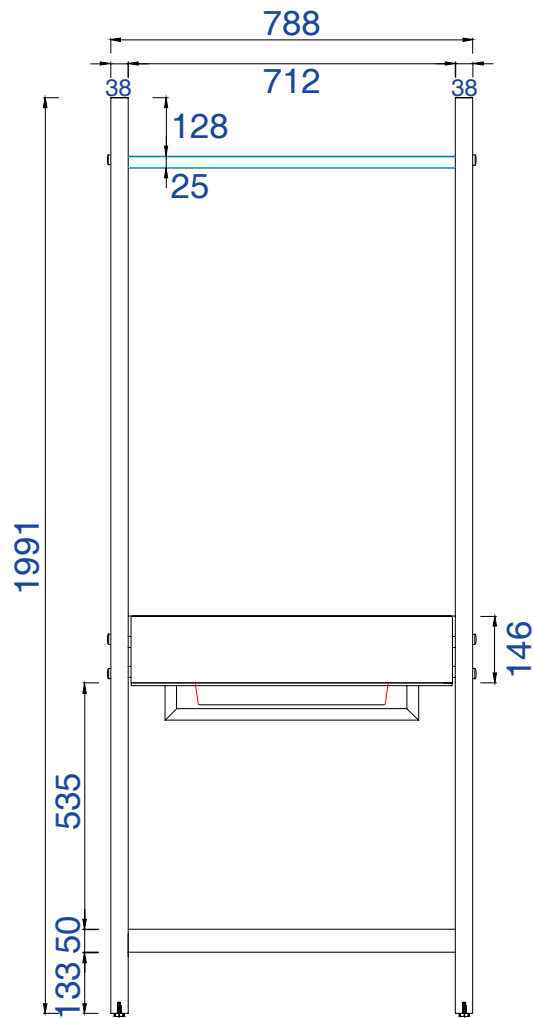

30"

Item Number:

410-V30-GW
410-V30-WLT

Lakeside 30" Single Vanity

Diagrams with Dimensions
page 01 of 03

30"

Item Number :

410-V30-GW

410-V30-WLT

Lakeside 30" Single Vanity

Diagrams with Dimensions
page 02 of 03

30"

Item Number:

410-V30-GW
410-V30-WLT

Lakeside 30" Single Vanity

Diagrams with Dimensions
page 03 of 03

788mm

Item Number:

410-V30-GW

410-V30-WLT

Lakeside 788mm Single Vanity

Diagrams with Dimensions
page 01 of 03

788mm

Item Number:

410-V30-GW
410-V30-WLT

Lakeside 788mm Single Vanity

Diagrams with Dimensions
page 02 of 03

788mm

Item Number:

410-V30-GW
410-V30-WLT

Lakeside 788mm Single Vanity

Diagrams with Dimensions
page 03 of 03