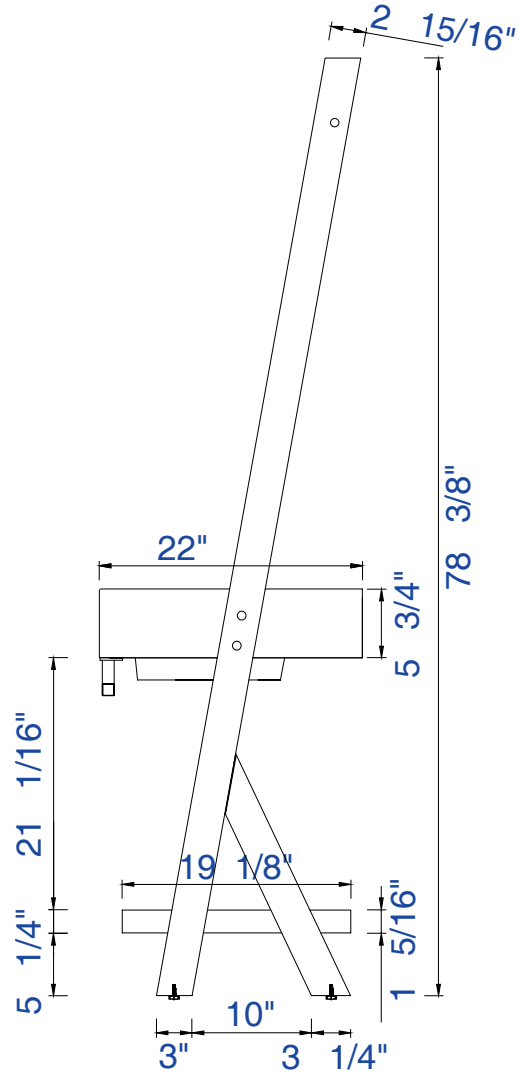

30"

Item Number:

410-V30-GW
410-V30-WLT

Lakeside 30" Single Vanity

Diagrams with Dimensions
page 01 of 03

30"

Item Number :

410-V30-GW

410-V30-WLT

Lakeside 30" Single Vanity

Diagrams with Dimensions
page 02 of 03

30"

Item Number:

410-V30-GW
410-V30-WLT

Lakeside 30" Single Vanity

Diagrams with Dimensions
page 03 of 03

788mm

Item Number:

410-V30-GW

410-V30-WLT

Lakeside 788mm Single Vanity

Diagrams with Dimensions
page 01 of 03

788mm

Item Number:

410-V30-GW
410-V30-WLT

Lakeside 788mm Single Vanity

Diagrams with Dimensions
page 02 of 03

788mm

Item Number:

410-V30-GW
410-V30-WLT

Lakeside 788mm Single Vanity

Diagrams with Dimensions
page 03 of 03