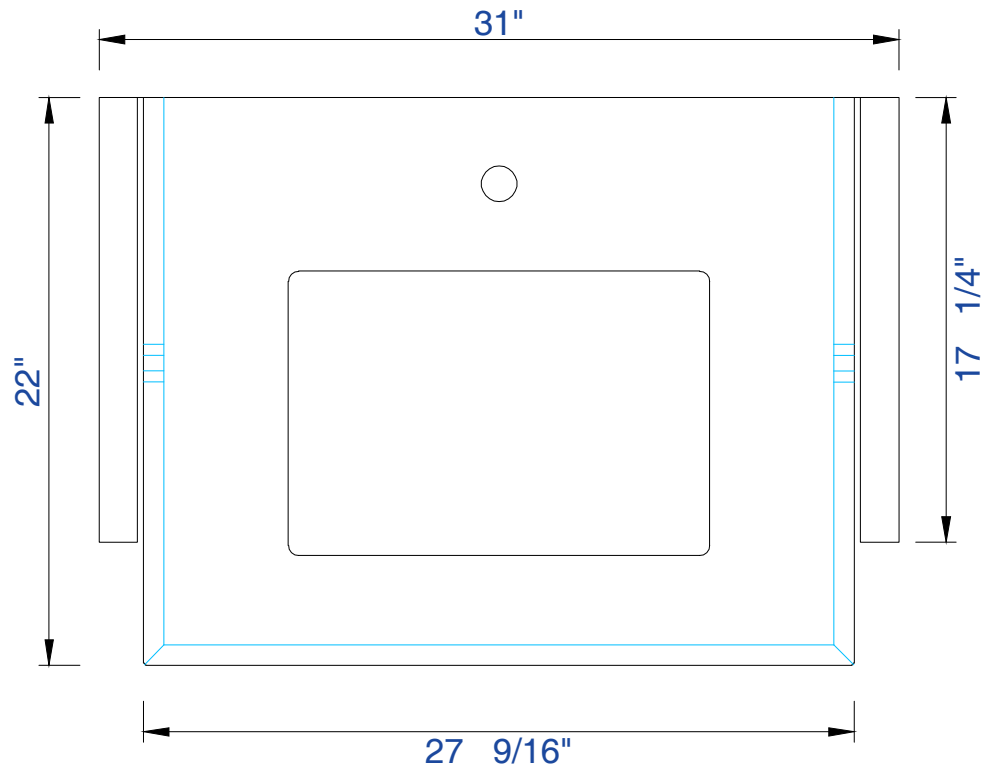

30"

Item Number:

410-V30-GW
410-V30-WLT

Lakeside 30" Single Vanity

Diagrams with Dimensions
page 01 of 03

30"

Item Number :

410-V30-GW

410-V30-WLT

Lakeside 30" Single Vanity

Diagrams with Dimensions
page 02 of 03

30"

Item Number:

410-V30-GW
410-V30-WLT

Lakeside 30" Single Vanity

Diagrams with Dimensions
page 03 of 03

788mm

Item Number:

410-V30-GW

410-V30-WLT

Lakeside 788mm Single Vanity

Diagrams with Dimensions
page 01 of 03

788mm

Item Number:

410-V30-GW
410-V30-WLT

Lakeside 788mm Single Vanity

Diagrams with Dimensions
page 02 of 03

788mm

Item Number:

410-V30-GW
410-V30-WLT

Lakeside 788mm Single Vanity

Diagrams with Dimensions
page 03 of 03