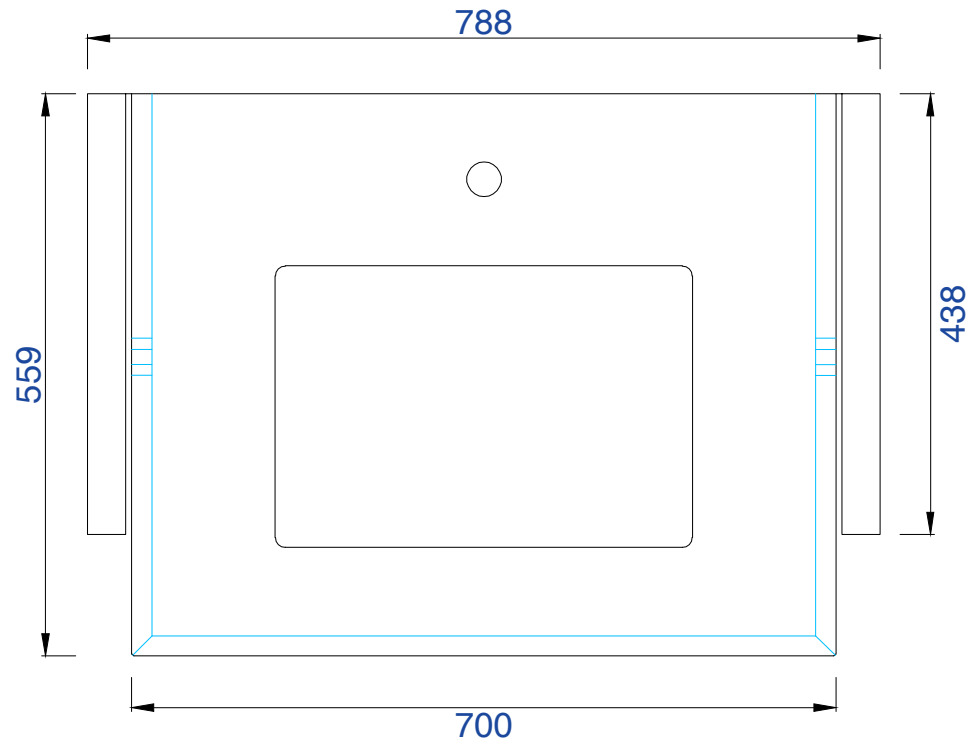

30"

Item Number:

410-V30-GW
410-V30-WLT

Lakeside 30" Single Vanity

Diagrams with Dimensions
page 01 of 03

30"

Item Number :

410-V30-GW

410-V30-WLT

Lakeside 30" Single Vanity

Diagrams with Dimensions
page 02 of 03

30"

Item Number:

410-V30-GW
410-V30-WLT

Lakeside 30" Single Vanity

Diagrams with Dimensions
page 03 of 03

788mm

Item Number:

410-V30-GW

410-V30-WLT

Lakeside 788mm Single Vanity

Diagrams with Dimensions
page 01 of 03

788mm

Item Number:

410-V30-GW
410-V30-WLT

Lakeside 788mm Single Vanity

Diagrams with Dimensions
page 02 of 03

788mm

Item Number:

410-V30-GW
410-V30-WLT

Lakeside 788mm Single Vanity

Diagrams with Dimensions
page 03 of 03