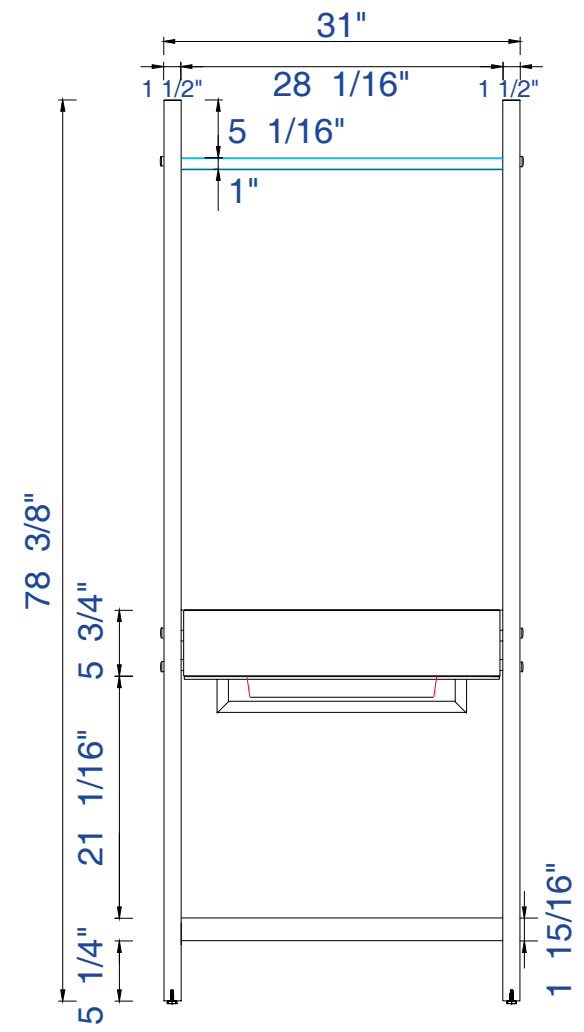

30"

Item Number:

410-V30-GW
410-V30-WLT

Lakeside 30" Single Vanity

Diagrams with Dimensions
page 01 of 03

30"

Item Number :

410-V30-GW

410-V30-WLT

Lakeside 30" Single Vanity

Diagrams with Dimensions
page 02 of 03

30"

Item Number:

410-V30-GW
410-V30-WLT

Lakeside 30" Single Vanity

Diagrams with Dimensions
page 03 of 03

788mm

Item Number:

410-V30-GW

410-V30-WLT

Lakeside 788mm Single Vanity

Diagrams with Dimensions
page 01 of 03

788mm

Item Number:

410-V30-GW
410-V30-WLT

Lakeside 788mm Single Vanity

Diagrams with Dimensions
page 02 of 03

788mm

Item Number:

410-V30-GW
410-V30-WLT

Lakeside 788mm Single Vanity

Diagrams with Dimensions
page 03 of 03