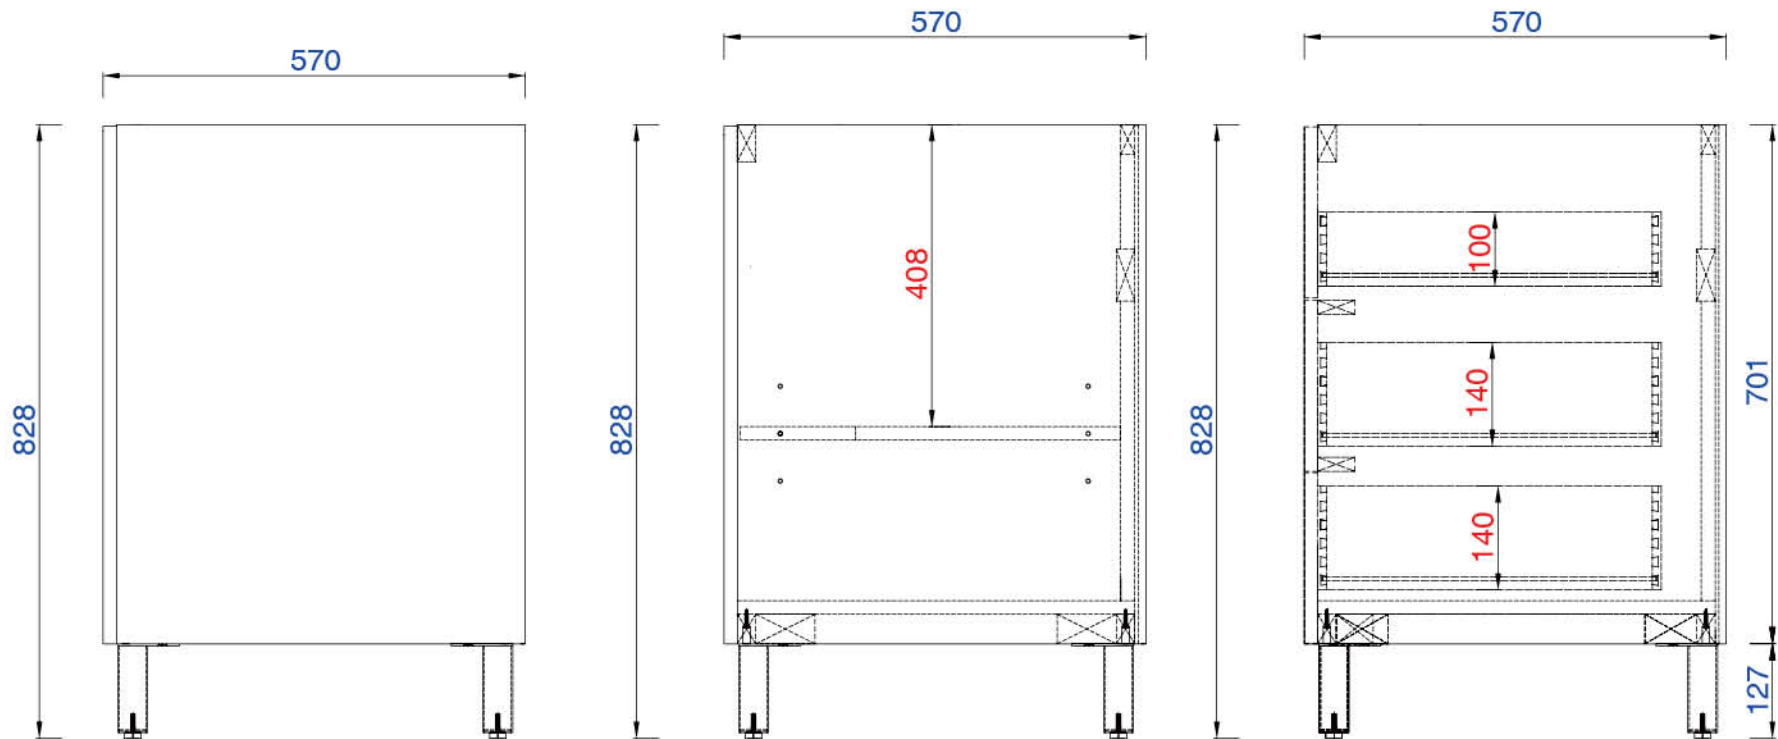

Please consult our website for Countertop Diagrams: www.jamesmartinvanities.com

1524mm

Item Number:

850-V60S-AWT
850-V60S-SOK

JAMES MARTIN

VANITIES

Metropolitan 1524mm Cabinet

Diagrams with Dimensions
page 02 of 03

NOTE ONE: Countertops are not shown in these diagrams. (Cabinet Only)

NOTE TWO: Internal Shelves (Shown) are designed to align with sinks in James Martin's Optional Countertops.

Customers' own countertops and sinks may align differently, and modification may be required.

Please consult our website for Countertop Diagrams: www.jamesmartinvanities.com

1524mm

Item Number:

850-V60S-AWT
850-V60S-SOK

JAMES MARTIN

VANITIES

Metropolitan 1524mm Cabinet

Diagrams with Dimensions
page 03 of 03