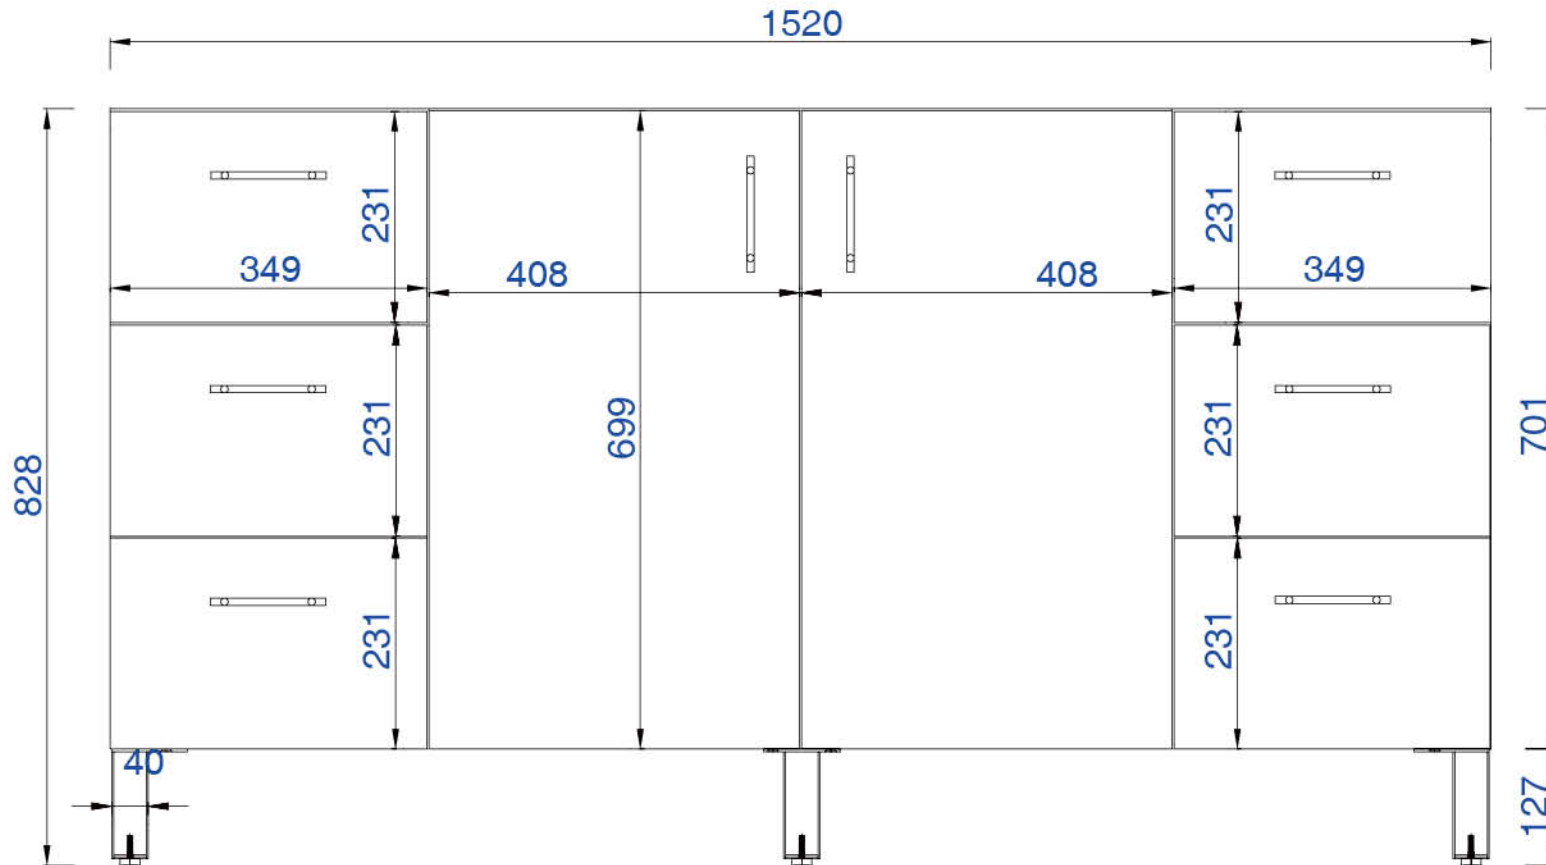

Item Number:

850-V60S-AWT
850-V60S-SOK

JAMES MARTIN

VANITIES

Metropolitan 1524mm Cabinet

Diagrams with Dimensions
page 01 of 03

NOTE ONE: Countertops are not shown in these diagrams. (Cabinet Only)

NOTE TWO: This vanity does not have a Backsplash.

Please consult our website for Countertop Diagrams: www.jamesmartinvanities.com

1524mm

Item Number:

850-V60S-AWT
850-V60S-SOK

JAMES MARTIN

VANITIES

Metropolitan 1524mm Cabinet

Diagrams with Dimensions
page 02 of 03

NOTE ONE: Countertops are not shown in these diagrams. (Cabinet Only)

NOTE TWO: Internal Shelves (Shown) are designed to align with sinks in James Martin's Optional Countertops.

Customers' own countertops and sinks may align differently, and modification may be required.

Please consult our website for Countertop Diagrams: www.jamesmartinvanities.com

1524mm

Item Number:

850-V60S-AWT
850-V60S-SOK

JAMES MARTIN

VANITIES

Metropolitan 1524mm Cabinet

Diagrams with Dimensions
page 03 of 03