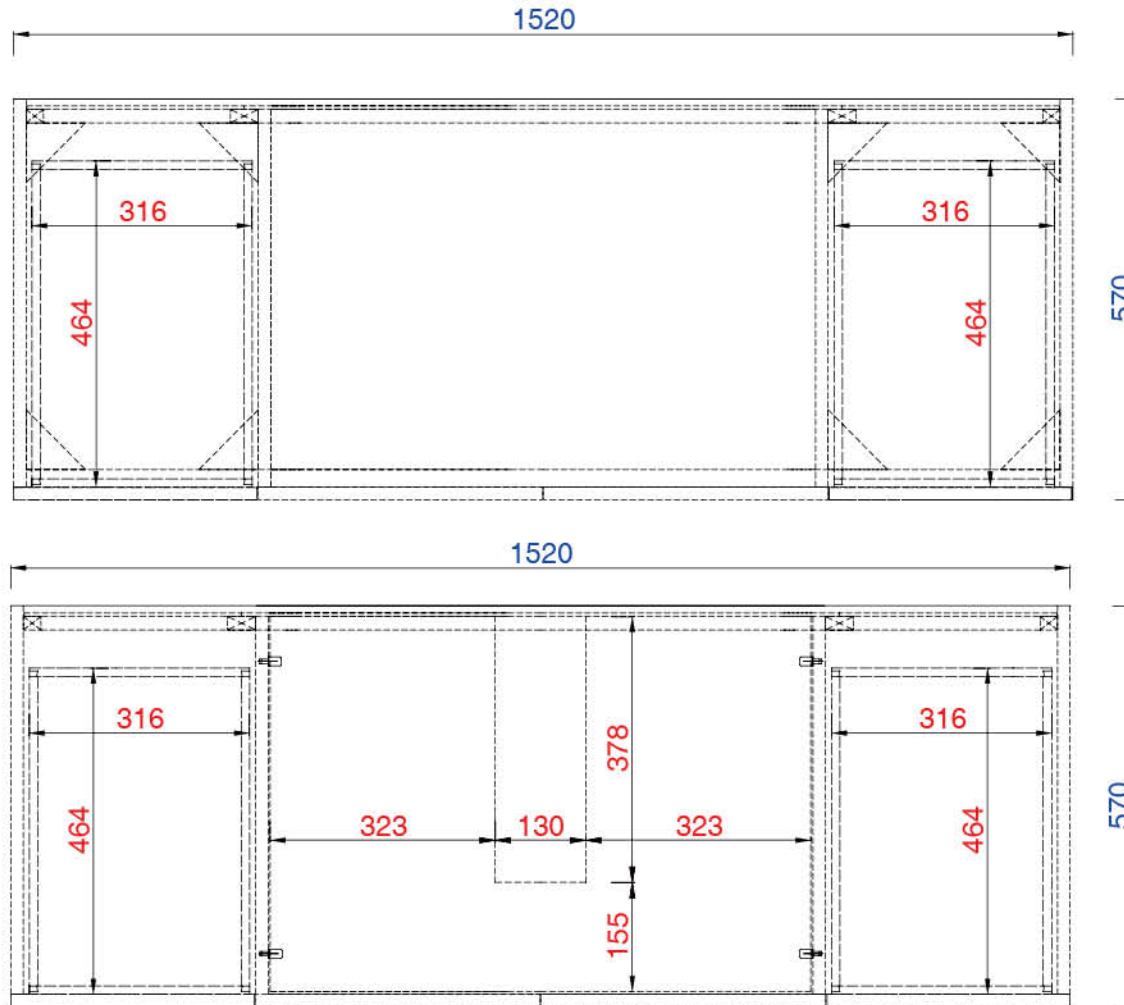

60" S

Item Number:

850-V60S-AWT
850-V60S-SOK

JAMES MARTIN

VANITIES

Metropolitan 60" Cabinet

Diagrams with Dimensions
page 02 of 03

NOTE ONE: Countertops are not shown in these diagrams. (Cabinet Only)

Please consult our website for Countertop Diagrams: www.jamesmartinvanities.com

1524mm

Item Number:

850-V60S-AWT
850-V60S-SOK

JAMES MARTIN

VANITIES

Metropolitan 1524mm Cabinet

Diagrams with Dimensions
page 02 of 03

NOTE ONE: Countertops are not shown in these diagrams. (Cabinet Only)

NOTE TWO: Internal Shelves (Shown) are designed to align with sinks in James Martin's Optional Countertops.

Customers' own countertops and sinks may align differently, and modification may be required.

Please consult our website for Countertop Diagrams: www.jamesmartinvanities.com

1524mm

Item Number:

850-V60S-AWT
850-V60S-SOK

JAMES MARTIN

VANITIES

Metropolitan 1524mm Cabinet

Diagrams with Dimensions
page 03 of 03