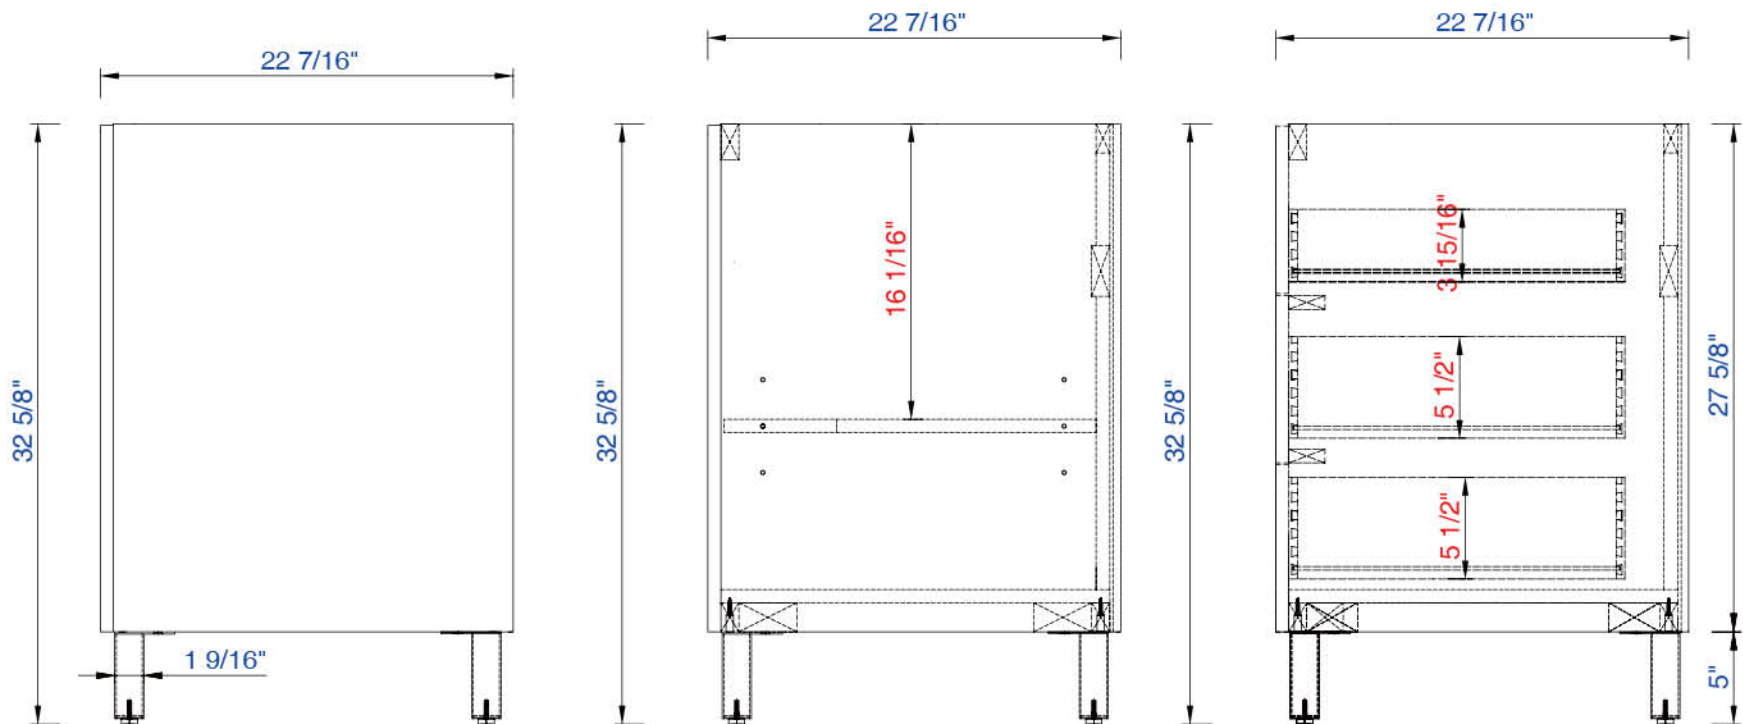

60" S

Item Number:

850-V60S-AWT
850-V60S-SOK

JAMES MARTIN

VANITIES

Metropolitan 60" Cabinet

Diagrams with Dimensions
page 02 of 03

NOTE ONE: Countertops are not shown in these diagrams. (Cabinet Only)

NOTE TWO: Internal Shelves (Shown) are designed to align with sinks in James Martin's Optional Countertops.

Customers' own countertops and sinks may align differently, and modification may be required.

Please consult our website for Countertop Diagrams: www.jamesmartinvanities.com

60" S

Item Number:

850-V60S-AWT
850-V60S-SOK

JAMES MARTIN

VANITIES

Metropolitan 60" Cabinet

Diagrams with Dimensions
page 03 of 03

Please consult our website for Countertop Diagrams: www.jamesmartinvanities.com

1524mm

Item Number:

850-V60S-AWT
850-V60S-SOK

JAMES MARTIN

VANITIES

Metropolitan 1524mm Cabinet

Diagrams with Dimensions
page 02 of 03