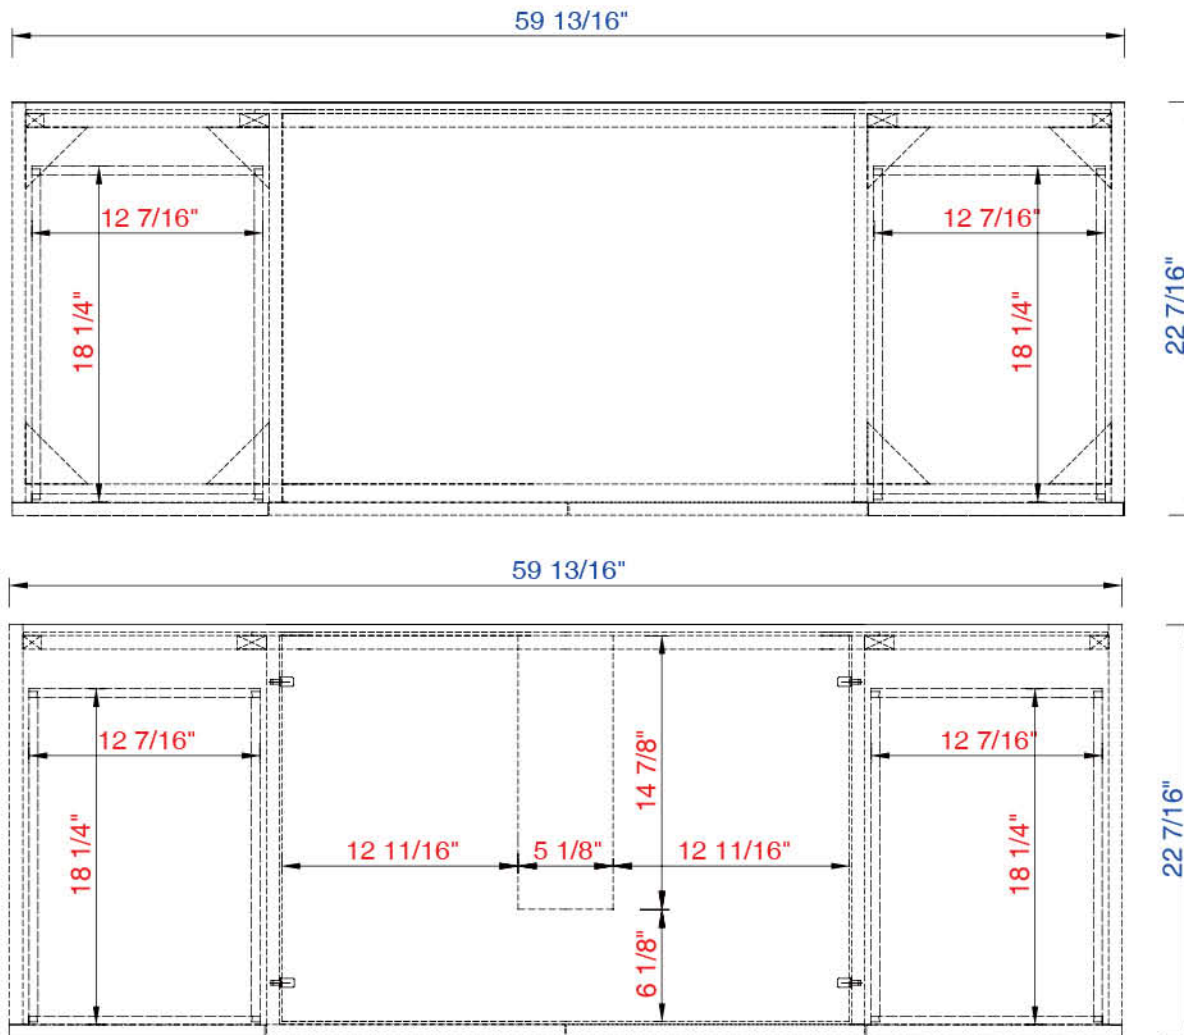

60" S

Item Number:

850-V60S-AWT
850-V60S-SOK

JAMES MARTIN

VANITIES

Metropolitan 60" Cabinet

Diagrams with Dimensions
page 02 of 03

NOTE ONE: Countertops are not shown in these diagrams. (Cabinet Only)

NOTE TWO: Internal Shelves (Shown) are designed to align with sinks in James Martin's Optional Countertops.

Customers' own countertops and sinks may align differently, and modification may be required.

Please consult our website for Countertop Diagrams: www.jamesmartinvanities.com

60" S

Item Number:

850-V60S-AWT
850-V60S-SOK

JAMES MARTIN

VANITIES

Metropolitan 60" Cabinet

Diagrams with Dimensions
page 03 of 03

Item Number:

850-V60S-AWT
850-V60S-SOK

JAMES MARTIN

VANITIES

Metropolitan 1524mm Cabinet

Diagrams with Dimensions
page 01 of 03

NOTE ONE: Countertops are not shown in these diagrams. (Cabinet Only)

NOTE TWO: This vanity does not have a Backsplash.