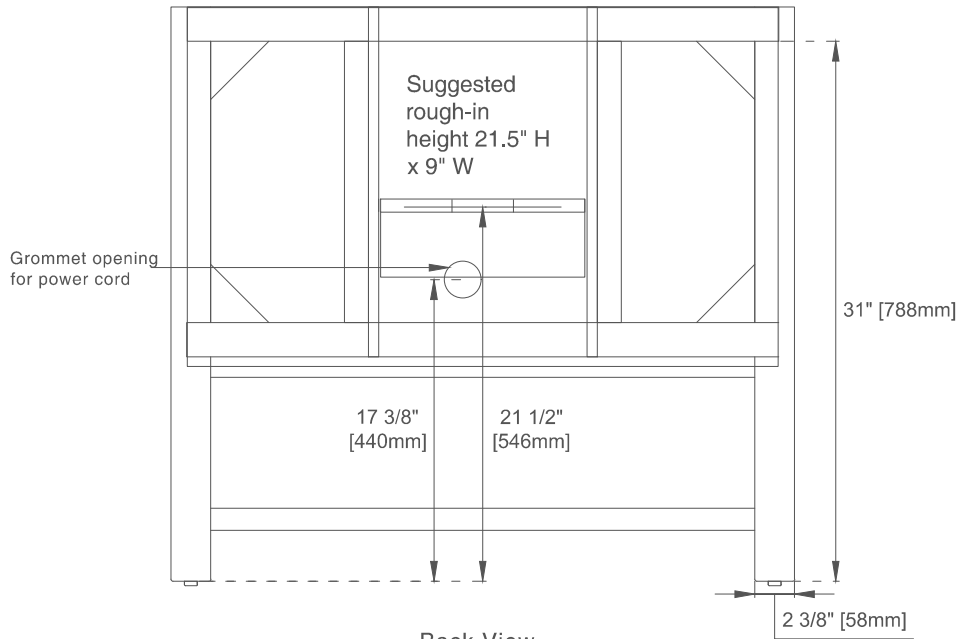

## Dimension

Width: 35-7/8"  
Depth: 23-1/2"  
Height: 33"  
Rough-In Height: 21-1/2"

# JAMES MARTIN VANITIES

330-V36-BW    330-V36-SC  
330-V36-LNO    330-V36-WWO

Side View

Back View

All dimensions are nominal  
Diagrams are of cabinet only—James Martin Optional Countertops and sinks are not shown