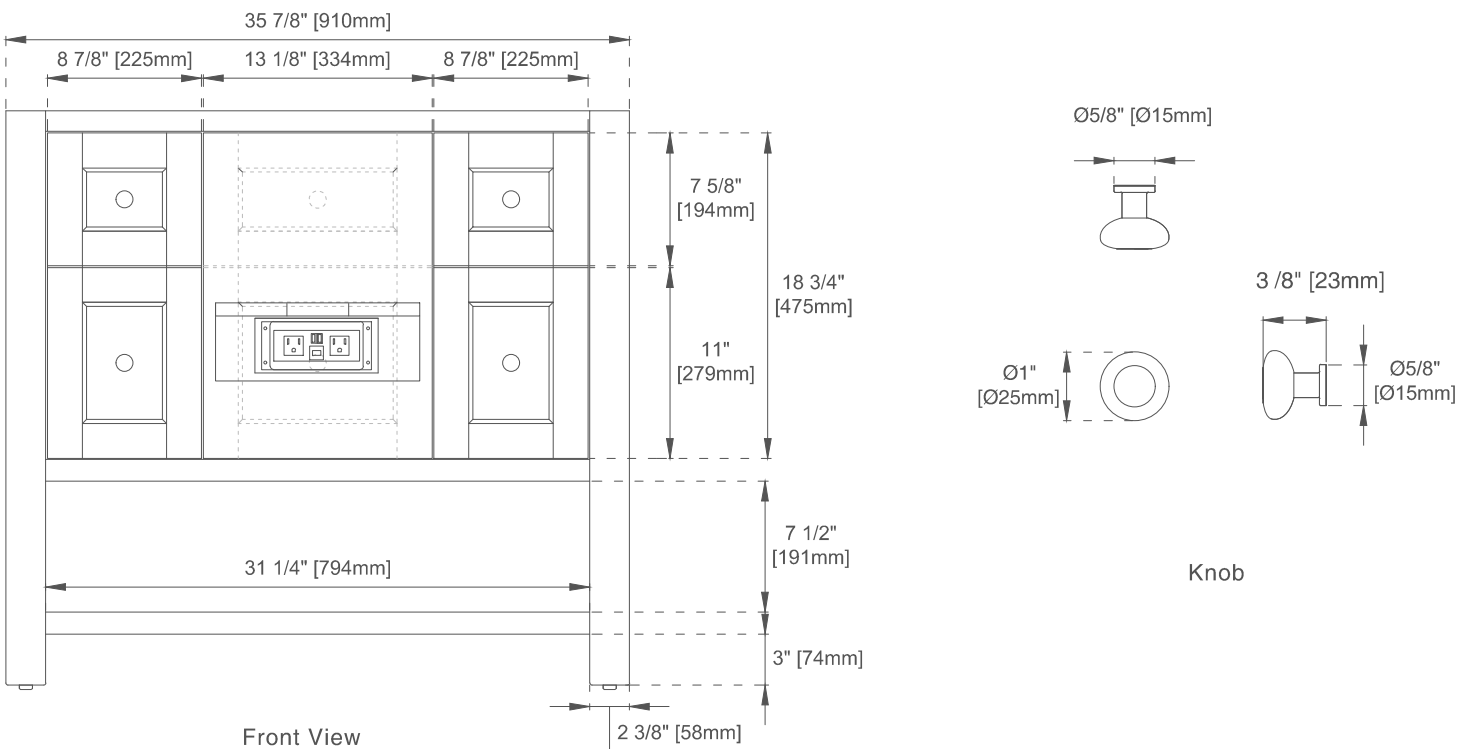

Front View

Knob

All dimensions are nominal
Diagrams are of cabinet only—James Martin Optional Countertops and sinks are not shown

Visit website for warranty and installation information
www.jamesmartinvanities.com