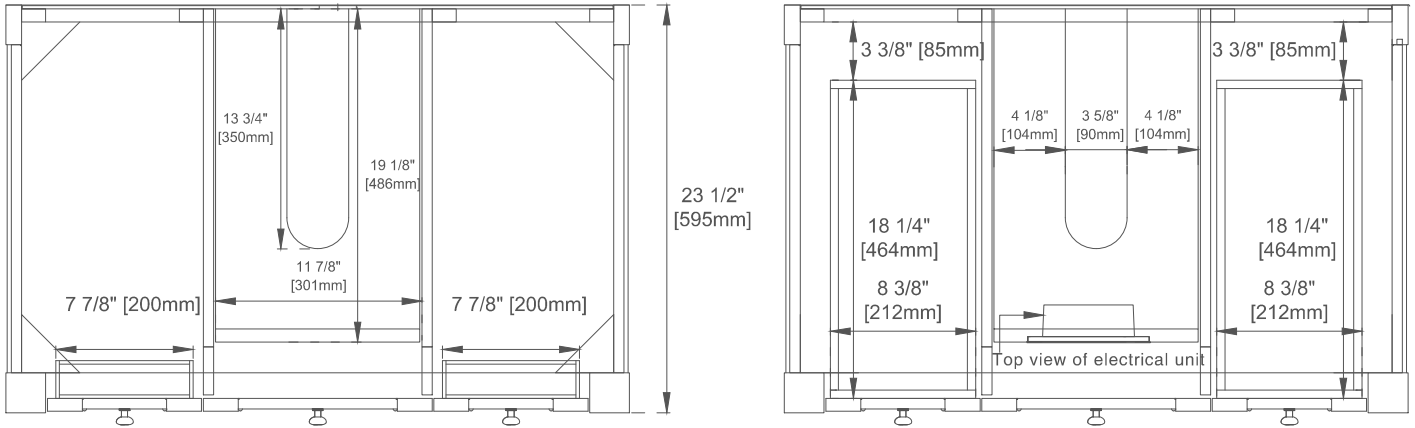

# 36" BRECKENRIDGE VANITY

**JAMES MARTIN**  
VANITIES

330-V36-BW    330-V36-SC  
330-V36-LNO    330-V36-WWO

## Features and Materials

Solids: GW/SC-Yellow Poplar; LNO/WWO-Ash and Yellow  
Poplar Veneers: LNO/WWO-Flat Cut Ash  
Panels: Plywood  
Installation Type: Floor Standing  
Number of Basins: One  
Vanity Top Included: NO, Optional 3cm Tops Available with Sinks  
Basins Included: NO  
Number of Doors: One  
Number of Drawers: Two  
Number of Tip Outs: Two  
USB/Power Component: YES (ETL5011080)  
Cord Length: 6'6"  
Assembly Required: NO  
Drawer Box Material and Construction: 12mm Plywood/English Dovetail Joinery  
Hardware Material and Finish: BW/SC-Zinc Alloy in Champagne Brass Color;  
LNO-Zinc Alloy in Matte Black Color; WWO-Zinc Alloy in Brushed Nickel Color  
Fits Drain Hole Size: 1-3/4"  
Full Extension, Soft Close Glides  
European Soft Close Hinges  
Aluminum Laminate Drawer Liners

## Dimension

Width: 35-7/8"  
Depth: 23-1/2"  
Height: 33"  
Rough-In Height: 21-1/2"

# JAMES MARTIN VANITIES

330-V36-BW    330-V36-SC  
330-V36-LNO    330-V36-WWO

Top View

Front View

Knob

All dimensions are nominal  
Diagrams are of cabinet only—James Martin Optional Countertops and sinks are not shown