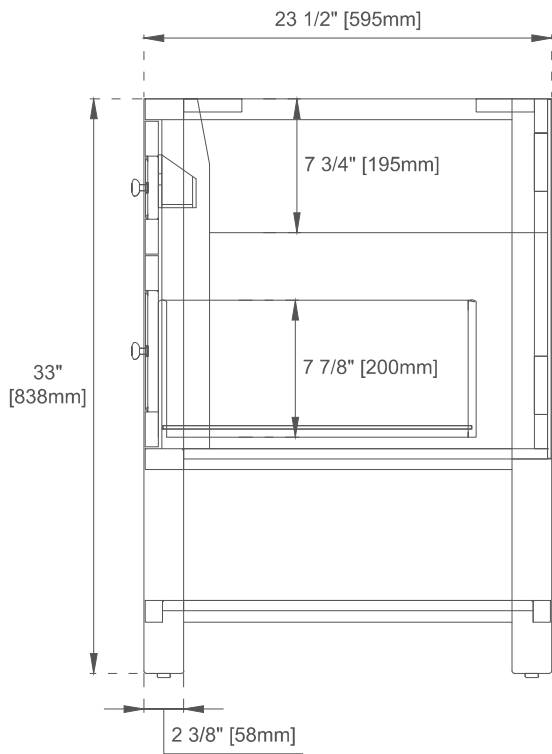

# 36" BRECKENRIDGE VANITY

**JAMES MARTIN**  
VANITIES

330-V36-BW    330-V36-SC  
330-V36-LNO    330-V36-WWO

## Dimension

Width: 35-7/8"  
Depth: 23-1/2"  
Height: 33"  
Rough-In Height: 21-1/2"

# JAMES MARTIN VANITIES

330-V36-BW    330-V36-SC  
330-V36-LNO    330-V36-WWO

Top View

Front View

Knob

All dimensions are nominal  
Diagrams are of cabinet only—James Martin Optional Countertops and sinks are not shown

# JAMES MARTIN VANITIES

330-V36-BW    330-V36-SC  
330-V36-LNO    330-V36-WWO

Side View

Back View

All dimensions are nominal  
Diagrams are of cabinet only—James Martin Optional Countertops and sinks are not shown