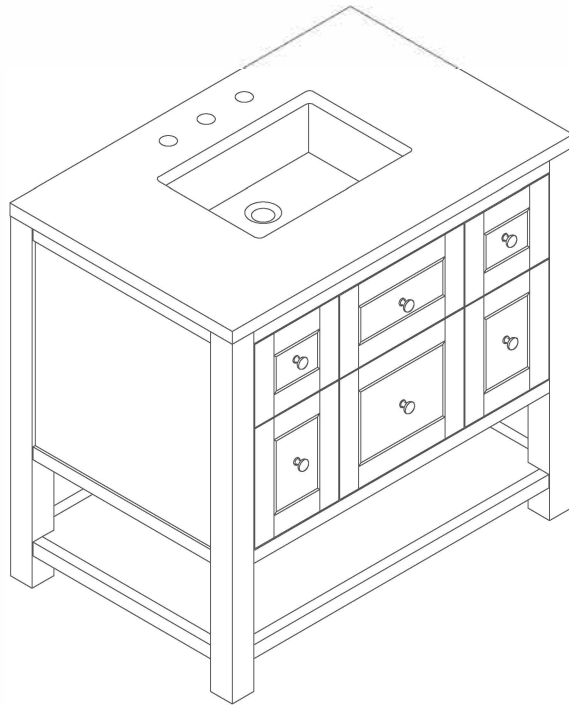

# 36" BRECKENRIDGE VANITY

**JAMES MARTIN**  
VANITIES

330-V36-BW    330-V36-SC  
330-V36-LNO    330-V36-WWO

## Features and Materials

Solids: GW/SC-Yellow Poplar; LNO/WWO-Ash and Yellow  
Poplar Veneers: LNO/WWO-Flat Cut Ash  
Panels: Plywood  
Installation Type: Floor Standing  
Number of Basins: One  
Vanity Top Included: NO, Optional 3cm Tops Available with Sinks  
Basins Included: NO  
Number of Doors: One  
Number of Drawers: Two  
Number of Tip Outs: Two  
USB/Power Component: YES (ETL5011080)  
Cord Length: 6'6"  
Assembly Required: NO  
Drawer Box Material and Construction: 12mm Plywood/English Dovetail Joinery  
Hardware Material and Finish: BW/SC-Zinc Alloy in Champagne Brass Color;  
LNO-Zinc Alloy in Matte Black Color; WWO-Zinc Alloy in Brushed Nickel Color  
Fits Drain Hole Size: 1-3/4"  
Full Extension, Soft Close Glides  
European Soft Close Hinges  
Aluminum Laminate Drawer Liners

## Dimension

Width: 35-7/8"  
Depth: 23-1/2"  
Height: 33"  
Rough-In Height: 21-1/2"