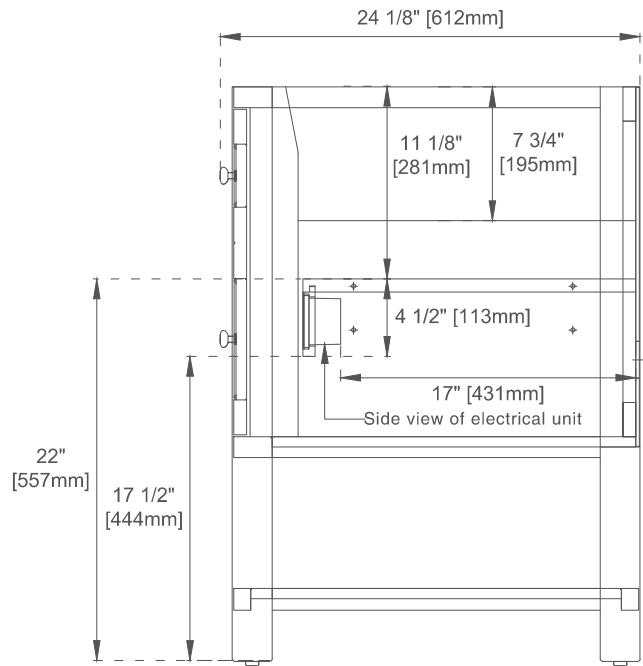

## Dimension

Width: 35-7/8"  
Depth: 23-1/2"  
Height: 33"  
Rough-In Height: 21-1/2"

# JAMES MARTIN VANITIES

330-V36-BW    330-V36-SC  
330-V36-LNO    330-V36-WWO

Top View

Front View

Knob

All dimensions are nominal  
Diagrams are of cabinet only—James Martin Optional Countertops and sinks are not shown

# JAMES MARTIN VANITIES

330-V36-BW    330-V36-SC  
330-V36-LNO    330-V36-WWO

Side View

Back View

All dimensions are nominal  
Diagrams are of cabinet only—James Martin Optional Countertops and sinks are not shown