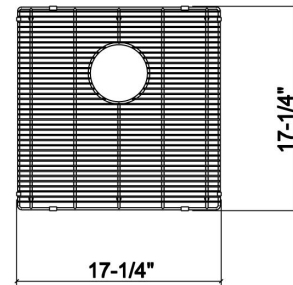

### Specifications

Model	200917
Collection	Grid
Compatible bowl dimension	18" x 18"
Overall dimensions	17 1/2" x 17 1/4" x 1 1/4"