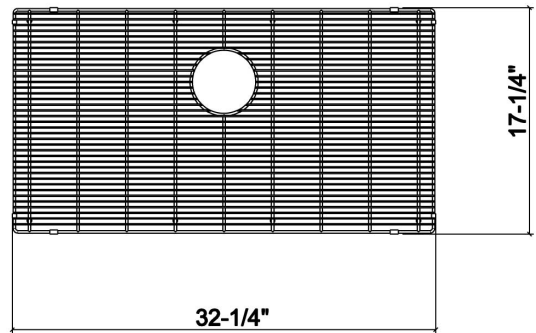

## 200922 | GRID

STAINLESS STEEL SINK ACCESSORY

### Specifications

Model	200922
Collection	Grid
Compatible bowl dimension	33" x 18"
Overall dimensions	32 3/8" x 17 1/4" x 1 1/4"

### Features

- Fits UrbanEdge, J7 and J18 collection sinks
- Ideal for rinsing or draining food, or simply protecting the sink surface from scratching
- Rubber-tipped footings for better stability and protection
- Rubber protectors on all corners to protect from scratching bowl sides
- Corrosion resistant and 304 series stainless steel (18/10)