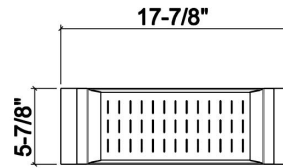

205318 | COLANDER

STAINLESS STEEL SINK ACCESSORY

Specifications

Model	205318
Collection	Colander
Compatible bowl dimension (front-to-back)	17"
Overall dimensions	6" × 17 7/8" × 2 1/4"

Warranty

Home Refinements offers a 1-YEAR LIMITED WARRANTY following the purchase date for all mobile parts, options and accessories against defects of material and workmanship. This warranty is limited to defects or damages resulting from a normal residential use. For further details on our product warranty, please refer to our catalog or Web site.