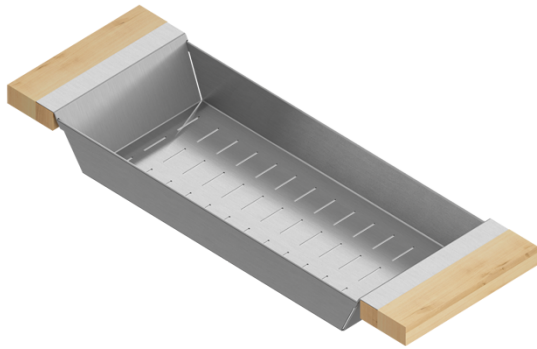

205318 | COLANDER

STAINLESS STEEL SINK ACCESSORY

Specifications

Model	205318
Collection	Colander
Compatible bowl dimension (front-to-back)	17"
Overall dimensions	6" × 17 7/8" × 2 1/4"

Warranty

Home Refinements offers a 1-YEAR LIMITED WARRANTY following the purchase date for all mobile parts, options and accessories against defects of material and workmanship. This warranty is limited to defects or damages resulting from a normal residential use. For further details on our product warranty, please refer to our catalog or Web site.

Features

- Can be used on top of sink to create extra workspace or on countertop
- Ideal to rinse food or to dry dishes
- Innovative and functional design to match with other standard Home Refinements accessories
- 100% premium hard rock maple or walnut handles for high quality and durability
- Rubber-tipped footings for better stability and protection
- 304 series stainless steel (18/10)
- Elegant no. 4 brushed finish that matches the appliances