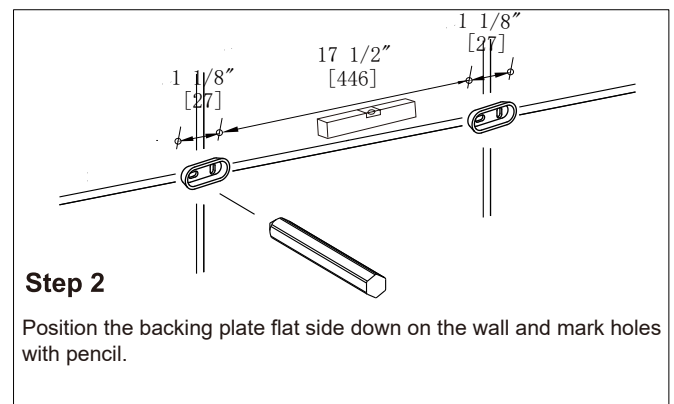

### TOWEL SHELF 24"

288440

**Tools required for installation**

Level

Pencil

Screwdriver

Drill

Hammer