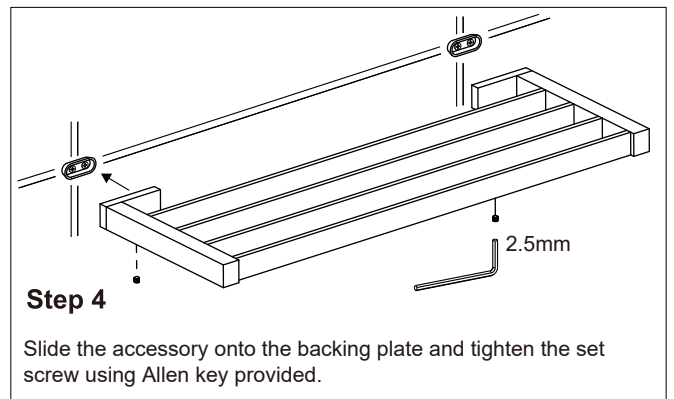

### TOWEL SHELF 24"

288440

**Tools required for installation**

Level

Pencil

Screwdriver

Drill

Hammer