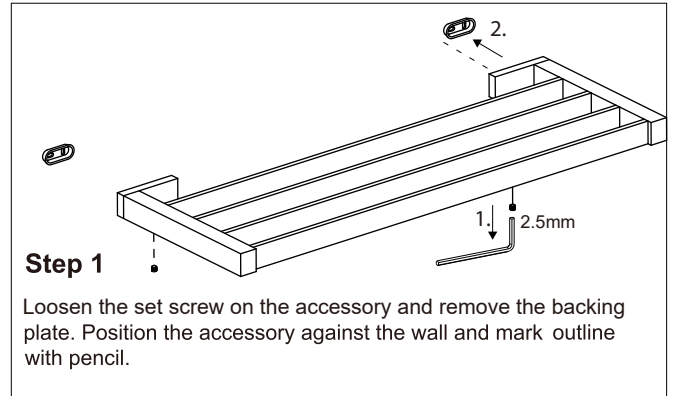

### TOWEL SHELF 24"

288440

**Tools required for installation**

Level

Pencil

Screwdriver

Drill

Hammer