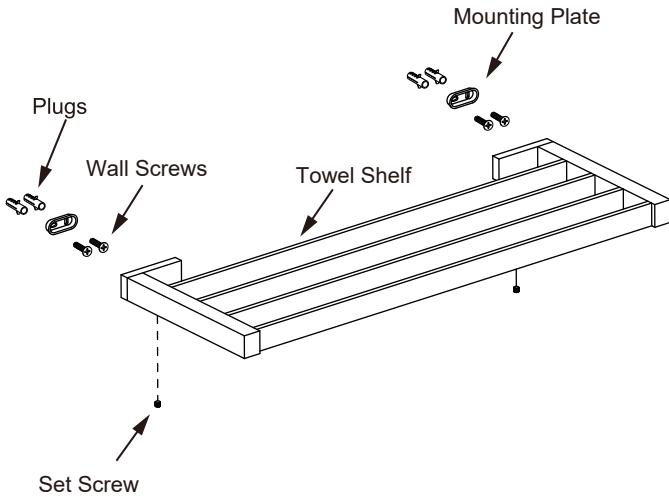

### TOWEL SHELF 24"

288440

**Tools required for installation**

Level

Pencil

Screwdriver

Drill

Hammer