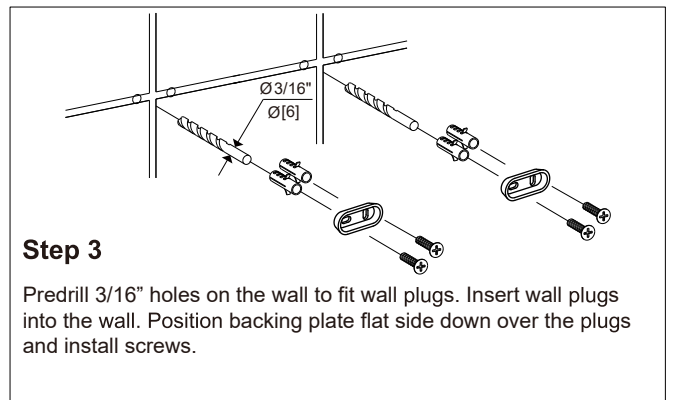

### TOWEL SHELF 24"

288440

**Tools required for installation**

Level

Pencil

Screwdriver

Drill

Hammer