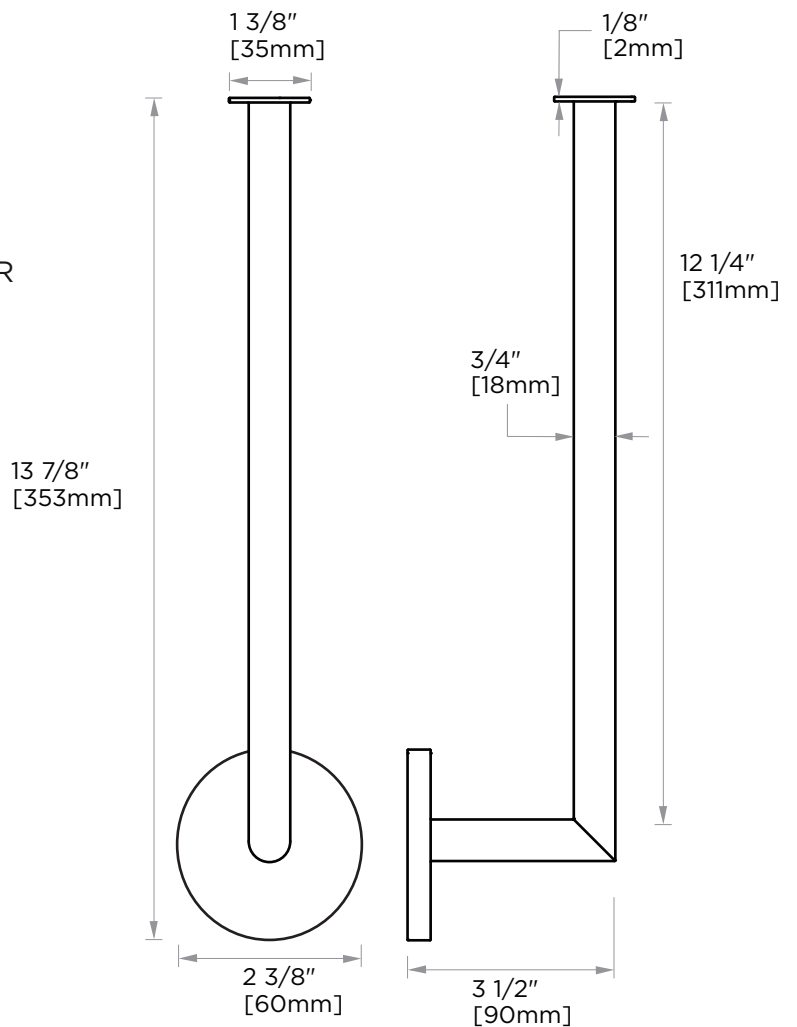

WARRANTY:

Lifetime Limited (Residential Use)
One Year (Commercial Use)

NOTE: Dimensions and specifications are subject to change without notice.