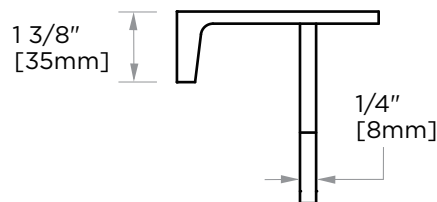

NOTE: Dimensions and specifications are subject to change without notice.