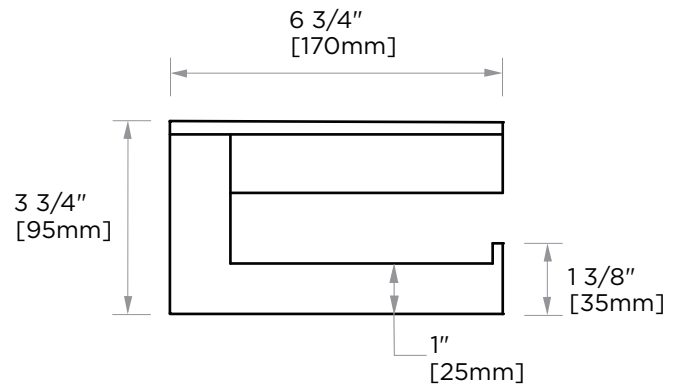

NOTE: Dimensions and specifications are subject to change without notice.