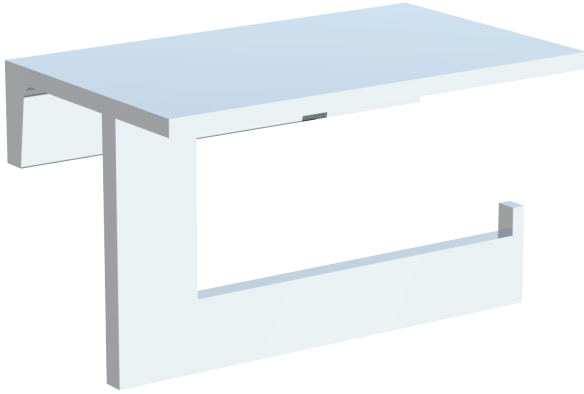

BERLIN COLLECTION
SHELF WITH TISSUE HOLDER
232159-1

PRODUCT NAME: SHELF WITH TISSUE HOLDER

PRODUCT CODE: 232159-1

MATERIAL: All-brass construction

KEY FEATURES: Contemporary design with solid bold rectangular geometry.