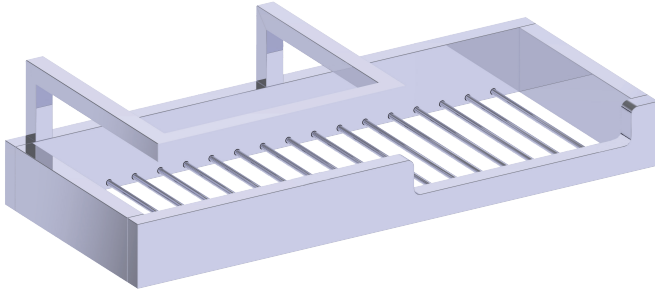

BERLIN COLLECTION
**SHOWER SOAP/
SHAMAPOO BASKET**
232605

PRODUCT NAME: SHOWER SOAP/
SHAMAPOO BASKET

PRODUCT CODE: 232605

MATERIAL: All-brass construction

KEY FEATURES: Contemporary design
with solid bold rectangular
geometry.