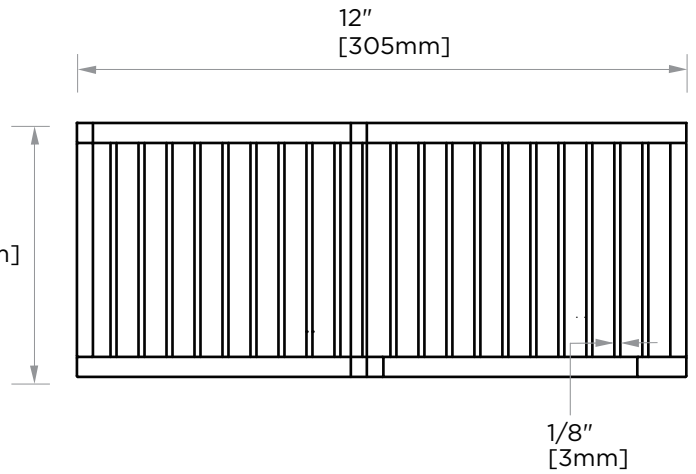

BERLIN COLLECTION
**SHOWER SOAP/
SHAMAPOO BASKET**
232605

PRODUCT NAME: SHOWER SOAP/
SHAMAPOO BASKET

PRODUCT CODE: 232605

MATERIAL: All-brass construction

KEY FEATURES: Contemporary design
with solid bold rectangular
geometry.

NOTE: Dimensions and specifications are subject to change without notice.