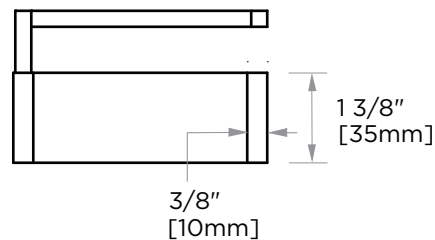

BERLIN COLLECTION
**SHOWER SOAP/
SHAMAPOO BASKET**
232605

PRODUCT NAME: SHOWER SOAP/
SHAMAPOO BASKET

PRODUCT CODE: 232605

MATERIAL: All-brass construction

KEY FEATURES: Contemporary design
with solid bold rectangular
geometry.

NOTE: Dimensions and specifications are subject to change without notice.