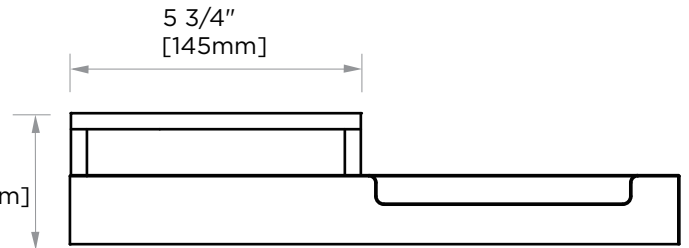

SPECIAL FINISHES AVAILABLE: 26 options available.
Please see our website for
full list samples

WARRANTY:
Lifetime Limited (Residential Use)
One Year (Commercial Use)