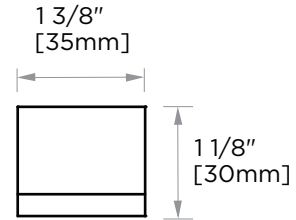

## BERLIN COLLECTION CABINET PULL 4" 232704

**PRODUCT NAME:** CABINET PULL 4"

**PRODUCT CODE:** 232704

**MATERIAL:** All-brass construction

**KEY FEATURES:** Contemporary design with solid bold rectangular geometry.

NOTE: Dimensions and specifications are subject to change without notice.