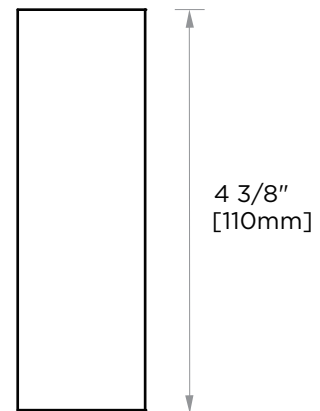

## BERLIN COLLECTION CABINET PULL 4" 232704

**PRODUCT NAME:** CABINET PULL 4"

**PRODUCT CODE:** 232704

**MATERIAL:** All-brass construction

**KEY FEATURES:** Contemporary design with solid bold rectangular geometry.

NOTE: Dimensions and specifications are subject to change without notice.