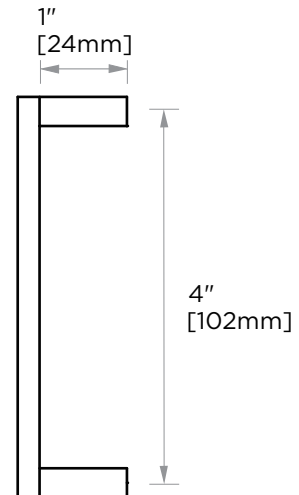

## BERLIN COLLECTION CABINET PULL 4" 232704

**PRODUCT NAME:** CABINET PULL 4"

**PRODUCT CODE:** 232704

**MATERIAL:** All-brass construction

**KEY FEATURES:** Contemporary design with solid bold rectangular geometry.

NOTE: Dimensions and specifications are subject to change without notice.