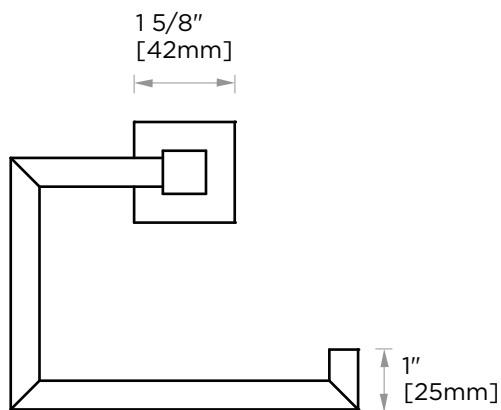

WARRANTY:

Lifetime Limited (Residential Use)
One Year (Commercial Use)

NOTE: Dimensions and specifications are subject to change without notice.