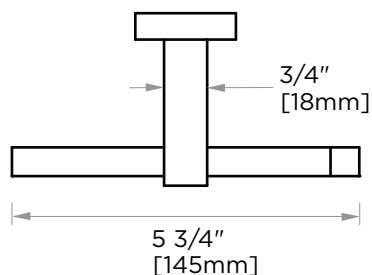

LONDON COLLECTION TISSUE HOLDER 248152

PRODUCT NAME: TISSUE HOLDER

PRODUCT CODE: 248152

MATERIAL: All-brass construction

KEY FEATURES: Contemporary design. Sleek rectangular shapes offset by strong squared anchors.