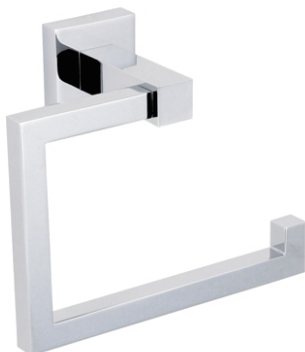

LONDON COLLECTION TISSUE HOLDER 248152

PRODUCT NAME: TISSUE HOLDER

PRODUCT CODE: 248152

MATERIAL: All-brass construction

KEY FEATURES: Contemporary design. Sleek rectangular shapes offset by strong squared anchors.