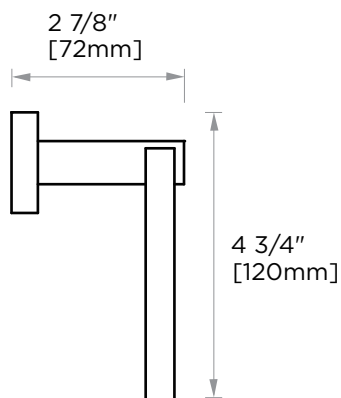

WARRANTY:

Lifetime Limited (Residential Use)
One Year (Commercial Use)

NOTE: Dimensions and specifications are subject to change without notice.