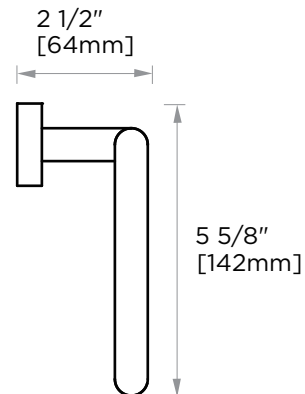

NOTE: Dimensions and specifications are subject to change without notice.