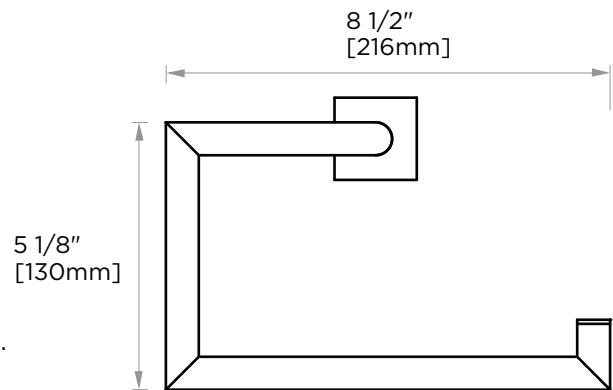

NOTE: Dimensions and specifications are subject to change without notice.