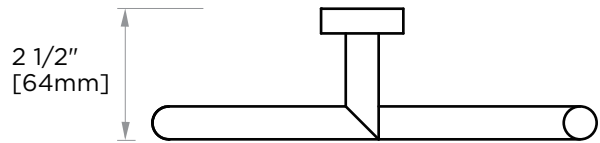

## MADRID COLLECTION TOWEL RING 262465

**PRODUCT NAME:** TOWEL RING

**PRODUCT CODE:** 262465

**MATERIAL:** All-brass construction

**KEY FEATURES:** Contemporary design.  
Simple and straight forward lines.  
Strong linear silhouette.