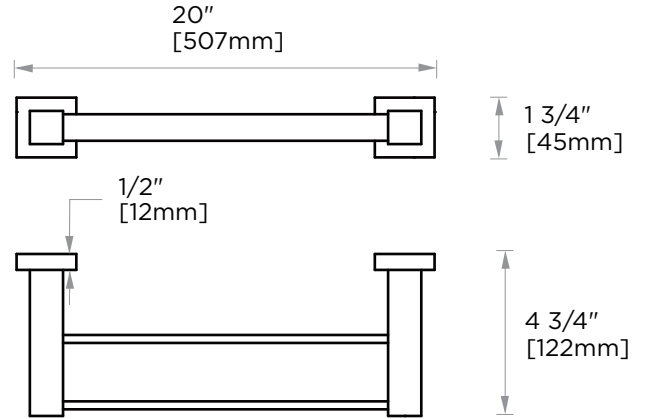

Includes Rosette : 40X4mm  
Without Rosette

With Rosette

**LISBON COLLECTION**  
**DOUBLE TOWEL BAR 18"**  
277182

**PRODUCT NAME:** DOUBLE TOWEL BAR 18"

**PRODUCT CODE:** 277182

**MATERIAL:** All-brass construction

## LISBON COLLECTION

Large Square Rosette  
277SQLG 45X12mm

Small Round Rosette  
137RDSM 40X4mm

Large Round Rosette  
137RDLG 48X10mm

NOTE: Dimensions and specifications are subject to change without notice.