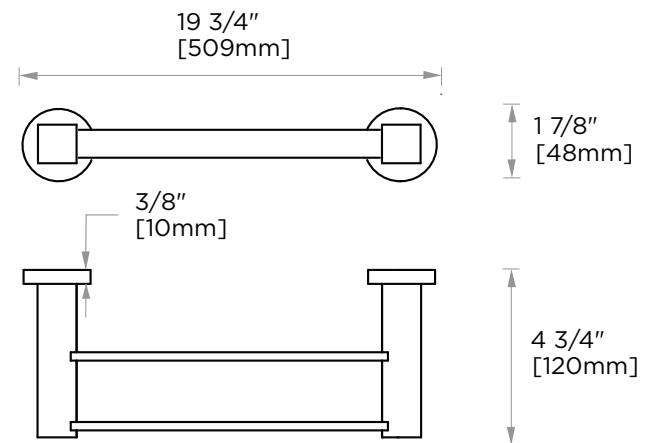

Includes Rosette : 40X4mm  
Without Rosette

With Rosette

**LISBON COLLECTION**  
**DOUBLE TOWEL BAR 18"**  
277182

**PRODUCT NAME:** DOUBLE TOWEL BAR 18"

**PRODUCT CODE:** 277182

**MATERIAL:** All-brass construction

## LISBON COLLECTION

Large Square Rosette  
277SQLG 45X12mm

Small Round Rosette  
137RDSM 40X4mm

Large Round Rosette  
137RDLG 48X10mm

NOTE: Dimensions and specifications are subject to change without notice.