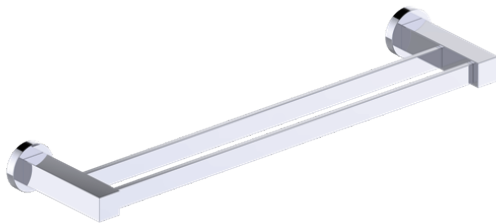

Includes Rosette : 40X4mm  
Without Rosette

With Rosette

**LISBON COLLECTION**  
**DOUBLE TOWEL BAR 18"**  
277182

**PRODUCT NAME:** DOUBLE TOWEL BAR 18"

**PRODUCT CODE:** 277182

**MATERIAL:** All-brass construction

## LISBON COLLECTION

Large Square Rosette  
277SQLG 45X12mm

Small Round Rosette  
137RDSM 40X4mm

Large Round Rosette  
137RDLG 48X10mm

NOTE: Dimensions and specifications are subject to change without notice.