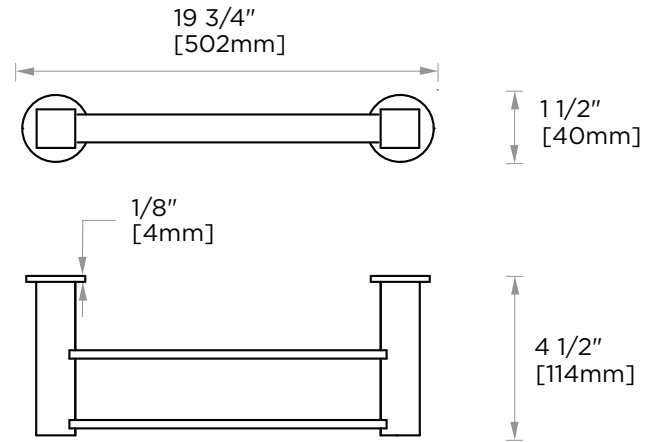

Includes Rosette : 40X4mm  
Without Rosette

With Rosette

**LISBON COLLECTION**  
**DOUBLE TOWEL BAR 18"**  
277182

**PRODUCT NAME:** DOUBLE TOWEL BAR 18"

**PRODUCT CODE:** 277182

**MATERIAL:** All-brass construction

## LISBON COLLECTION

Large Square Rosette  
277SQLG 45X12mm

Small Round Rosette  
137RDSM 40X4mm

Large Round Rosette  
137RDLG 48X10mm

NOTE: Dimensions and specifications are subject to change without notice.