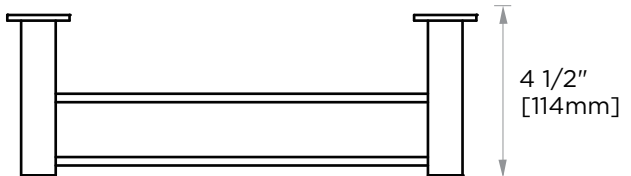

NOTE: Dimensions and specifications are subject to change without notice.