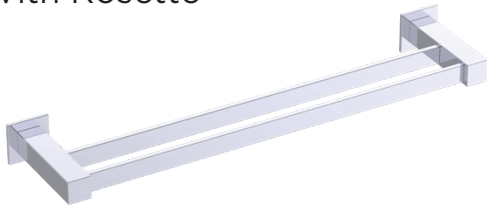

Includes Rosette : 40X4mm  
Without Rosette

With Rosette

**LISBON COLLECTION**  
**DOUBLE TOWEL BAR 18"**  
277182

**PRODUCT NAME:** DOUBLE TOWEL BAR 18"

**PRODUCT CODE:** 277182

**MATERIAL:** All-brass construction

**KEY FEATURES:** Contemporary design. Square base with clean and elongated lines.

**STOCKED FINISHES:** ● Polished Chrome (99)  
● Brushed Nickel (81)

**SPECIAL FINISHES AVAILABLE:** 26 options available. Please see our website for full list samples

## LISBON COLLECTION

Large Square Rosette  
277SQLG 45X12mm

Small Round Rosette  
137RDSM 40X4mm

Large Round Rosette  
137RDLG 48X10mm

NOTE: Dimensions and specifications are subject to change without notice.