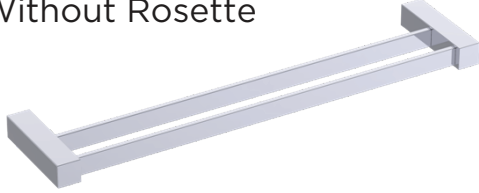

Includes Rosette : 40X4mm  
Without Rosette

With Rosette

**LISBON COLLECTION**  
**DOUBLE TOWEL BAR 18"**  
277182

**PRODUCT NAME:** DOUBLE TOWEL BAR 18"

**PRODUCT CODE:** 277182

**MATERIAL:** All-brass construction

**KEY FEATURES:** Contemporary design. Square base with clean and elongated lines.

**STOCKED FINISHES:** ● Polished Chrome (99)  
● Brushed Nickel (81)

**SPECIAL FINISHES AVAILABLE:** 26 options available. Please see our website for full list samples

## LISBON COLLECTION

Large Square Rosette  
277SQLG 45X12mm

Small Round Rosette  
137RDSM 40X4mm

Large Round Rosette  
137RDLG 48X10mm

NOTE: Dimensions and specifications are subject to change without notice.