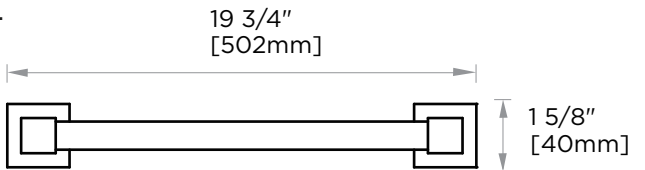

PRODUCT CODE: 277182

MATERIAL: All-brass construction

KEY FEATURES: Contemporary design. Square base with clean and elongated lines.

STOCKED FINISHES: ● Polished Chrome (99)
● Brushed Nickel (81)

SPECIAL FINISHES AVAILABLE: 26 options available. Please see our website for full list samples

WARRANTY:
Lifetime Limited (Residential Use)
One Year (Commercial Use)