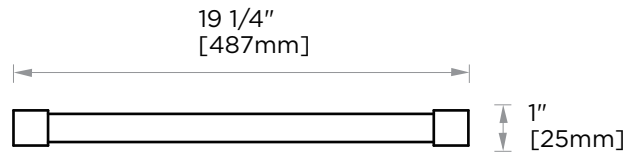

Includes Rosette : 40X4mm  
Without Rosette

With Rosette

**LISBON COLLECTION**  
**DOUBLE TOWEL BAR 18"**  
277182

**PRODUCT NAME:** DOUBLE TOWEL BAR 18"

**PRODUCT CODE:** 277182

**MATERIAL:** All-brass construction

## LISBON COLLECTION

Large Square Rosette  
277SQLG 45X12mm

Small Round Rosette  
137RDSM 40X4mm

Large Round Rosette  
137RDLG 48X10mm

NOTE: Dimensions and specifications are subject to change without notice.