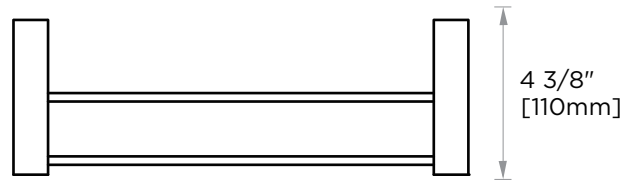

Includes Rosette : 40X4mm  
Without Rosette

With Rosette

**LISBON COLLECTION**  
**DOUBLE TOWEL BAR 18"**  
277182

**PRODUCT NAME:** DOUBLE TOWEL BAR 18"

**PRODUCT CODE:** 277182

**MATERIAL:** All-brass construction

## LISBON COLLECTION

Large Square Rosette  
277SQLG 45X12mm

Small Round Rosette  
137RDSM 40X4mm

Large Round Rosette  
137RDLG 48X10mm

NOTE: Dimensions and specifications are subject to change without notice.