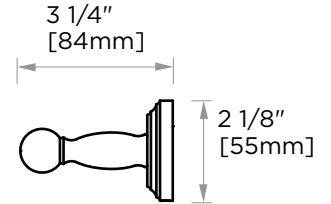

**FLORENCE
COLLECTION
TOWEL BAR 30"**
322300

PRODUCT NAME: TOWEL BAR 30"

PRODUCT CODE: 322300

MATERIAL: All-brass construction

KEY FEATURES: Traditional design.
Round and elegant style.

STOCKED FINISHES:

- Polished Chrome (99)
- Brushed Nickel (81)
- Polished Nickel (68)
- New World Bronze(80)