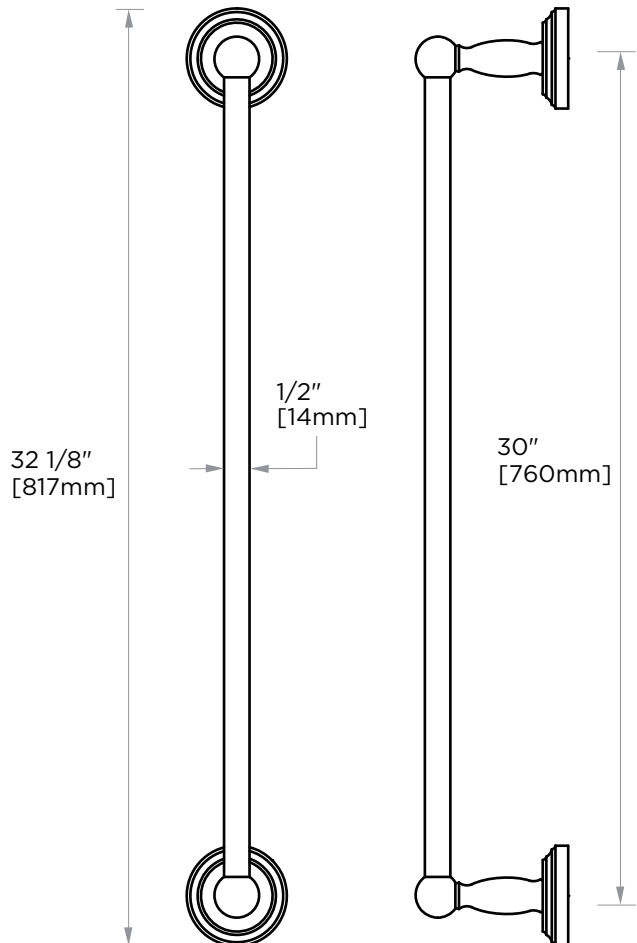

WARRANTY:

Lifetime Limited (Residential Use)
One Year (Commercial Use)

NOTE: Dimensions and specifications are subject to change without notice.