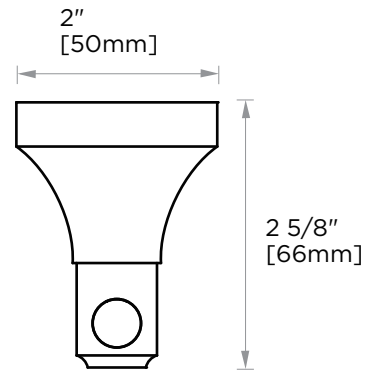

### ROBE HOOK

390130

**PRODUCT NAME:** ROBE HOOK

**PRODUCT CODE:** 390130

**MATERIAL:** All-brass construction

**KEY FEATURES:** Contemporary design. With bell-shaped anchors and tubular elements.

**STOCKED FINISHES:**