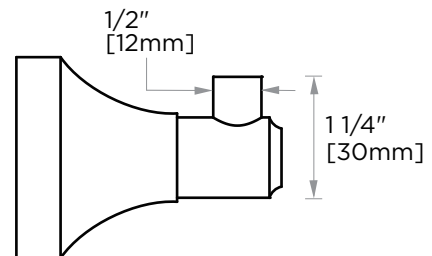

NOTE: Dimensions and specifications are subject to change without notice.