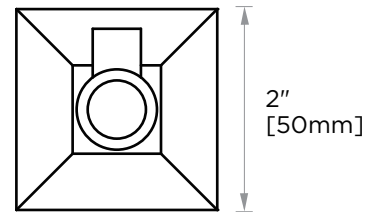

NOTE: Dimensions and specifications are subject to change without notice.