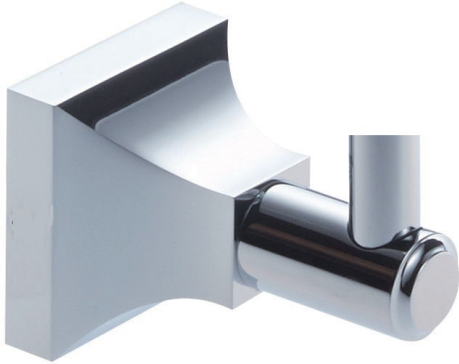

## GLASGOW COLLECTION

### ROBE HOOK

390130

**PRODUCT NAME:** ROBE HOOK

**PRODUCT CODE:** 390130

**MATERIAL:** All-brass construction

**KEY FEATURES:** Contemporary design. With bell-shaped anchors and tubular elements.

**STOCKED FINISHES:**