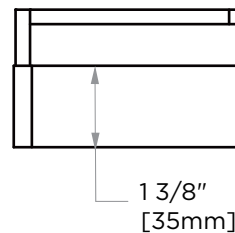

**HAMBURG  
COLLECTION  
SHOWER BASKET  
440605**

**PRODUCT NAME:** SHOWER BASKET

**PRODUCT CODE:** 440605

**MATERIAL:** All-brass construction

**KEY FEATURES:** Transitional design.  
Rectangular bold solid style.

NOTE: Dimensions and specifications are subject to change without notice.