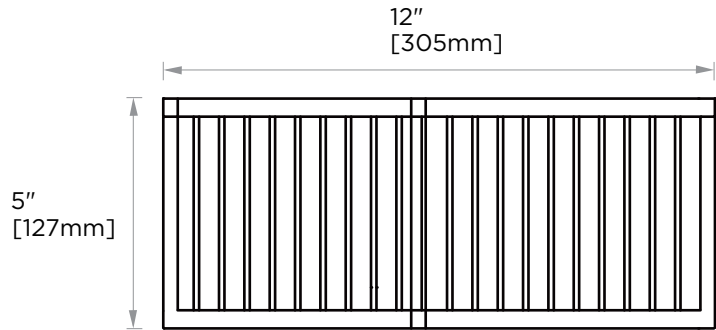

**HAMBURG  
COLLECTION  
SHOWER BASKET  
440605**

**PRODUCT NAME:** SHOWER BASKET

**PRODUCT CODE:** 440605

**MATERIAL:** All-brass construction

**KEY FEATURES:** Transitional design.  
Rectangular bold solid style.

NOTE: Dimensions and specifications are subject to change without notice.