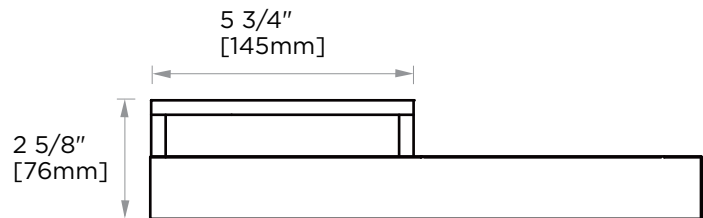

**HAMBURG  
COLLECTION  
SHOWER BASKET  
440605**

**PRODUCT NAME:** SHOWER BASKET

**PRODUCT CODE:** 440605

**MATERIAL:** All-brass construction

**KEY FEATURES:** Transitional design.  
Rectangular bold solid style.

NOTE: Dimensions and specifications are subject to change without notice.