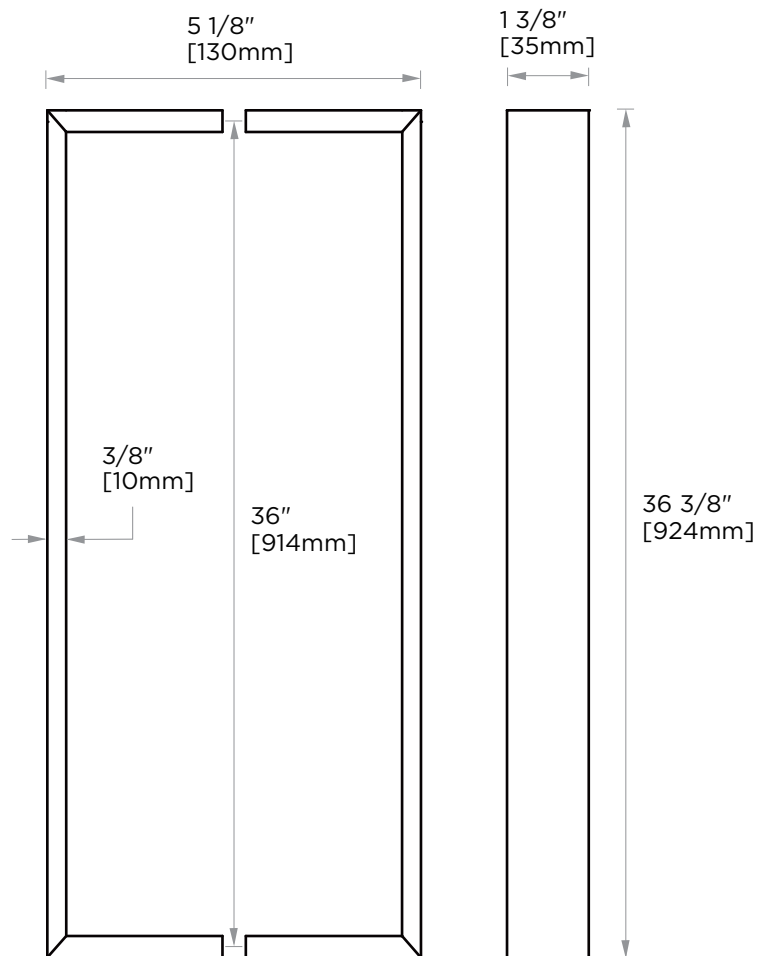

HAMBURG COLLECTION DOUBLE SHOWER DOOR HANDLE 4407836

PRODUCT NAME: DOUBLE SHOWER
DOOR HANDLE 36"

PRODUCT CODE: 4407836

MATERIAL: All-brass construction

KEY FEATURES: Transitional design.
Rectangular bold solid style.

NOTE: Dimensions and specifications are subject to change without notice.

HANDLES INFO

Components Included		
①	Handle	X2
②	Set Screw M5	X4
③	Fixing Bracket	X4

Mounting Kits Included		
	X1	Allen Key

GLASS INFO

Glass Hole C-C Distance		
A	6"/152mm	6" Shower Door Handle
	8"/203mm	8" Shower Door Handle
	12"/315mm	12" Shower Door Handle
	18"/457 mm	18" Shower Door Handle
	24"/610mm	24" Shower Door Handle
	36"/914mm	36" Shower Door Handle
B	3/8"(10mm)	Glass Hole Diameter
C	6-12mm	Glass Thickness

* Can be used with extension kit for thicker doors

NOTE: Dimensions and specifications are subject to change without notice.