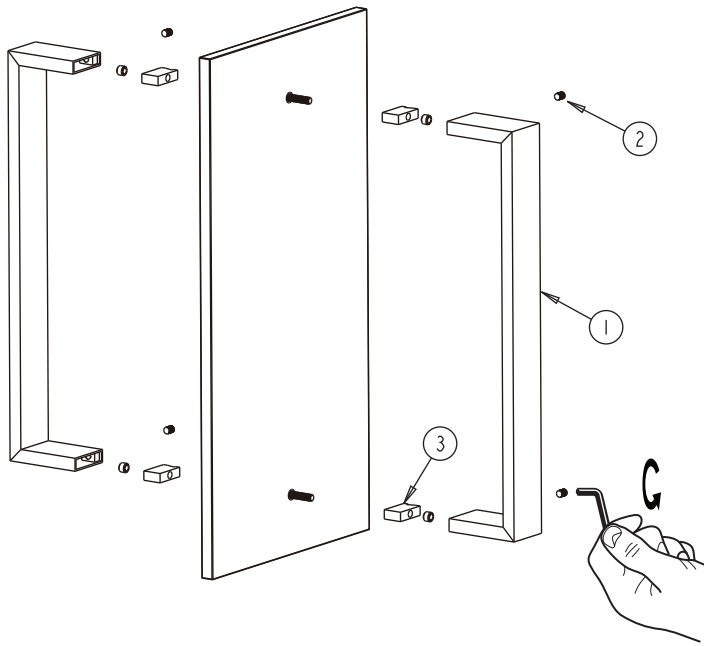

HAMBURG COLLECTION DOUBLE SHOWER DOOR HANDLE 4407836

PRODUCT NAME: DOUBLE SHOWER
DOOR HANDLE 36"

PRODUCT CODE: 4407836

MATERIAL: All-brass construction

KEY FEATURES: Transitional design.
Rectangular bold solid style.

NOTE: Dimensions and specifications are subject to change without notice.

HANDLES INFO

Components Included		
①	Handle	X2
②	Set Screw M5	X4
③	Fixing Bracket	X4

Mounting Kits Included		
	X1	Allen Key

GLASS INFO

Glass Hole C-C Distance		
A	6"/152mm	6" Shower Door Handle
	8"/203mm	8" Shower Door Handle
	12"/315mm	12" Shower Door Handle
	18"/457 mm	18" Shower Door Handle
	24"/610mm	24" Shower Door Handle
	36"/914mm	36" Shower Door Handle
B	3/8"(10mm)	Glass Hole Diameter
C	6-12mm	Glass Thickness