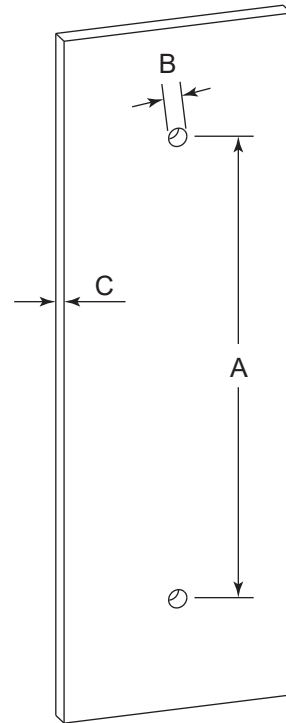

HAMBURG COLLECTION DOUBLE SHOWER DOOR HANDLE 4407836

PRODUCT NAME: DOUBLE SHOWER
DOOR HANDLE 36"

PRODUCT CODE: 4407836

MATERIAL: All-brass construction

KEY FEATURES: Transitional design.
Rectangular bold solid style.

NOTE: Dimensions and specifications are subject to change without notice.

HANDLES INFO

Components Included		
①	Handle	X2
②	Set Screw M5	X4
③	Fixing Bracket	X4

Mounting Kits Included		
	X1	Allen Key

GLASS INFO

Glass Hole C-C Distance		
A	6"/152mm	6" Shower Door Handle
	8"/203mm	8" Shower Door Handle
	12"/315mm	12" Shower Door Handle
	18"/457 mm	18" Shower Door Handle
	24"/610mm	24" Shower Door Handle
	36"/914mm	36" Shower Door Handle
B	3/8"(10mm)	Glass Hole Diameter
C	6-12mm	Glass Thickness