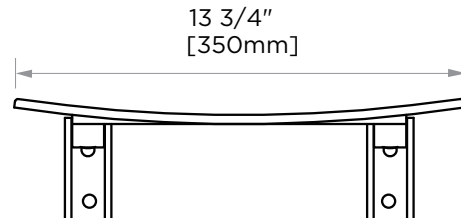

NOTE: Dimensions and specifications are subject to change without notice.