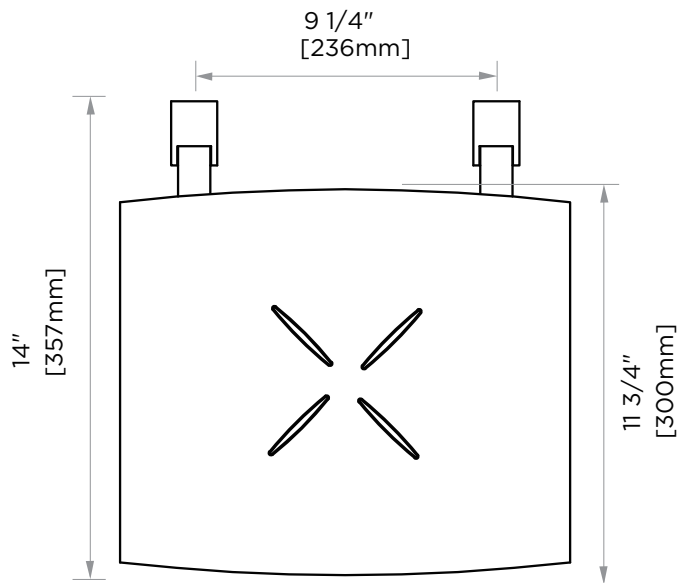

HOTEL COLLECTION SHOWER SEAT 8289200-WH

PRODUCT NAME: SHOWER SEAT

PRODUCT CODE: 8289200-WH

MATERIAL: Stainless Steel construction

STOCKED FINISHES: White Grey

SPECIAL FINISHES AVAILABLE: 26 options available. Please see our website for full list samples