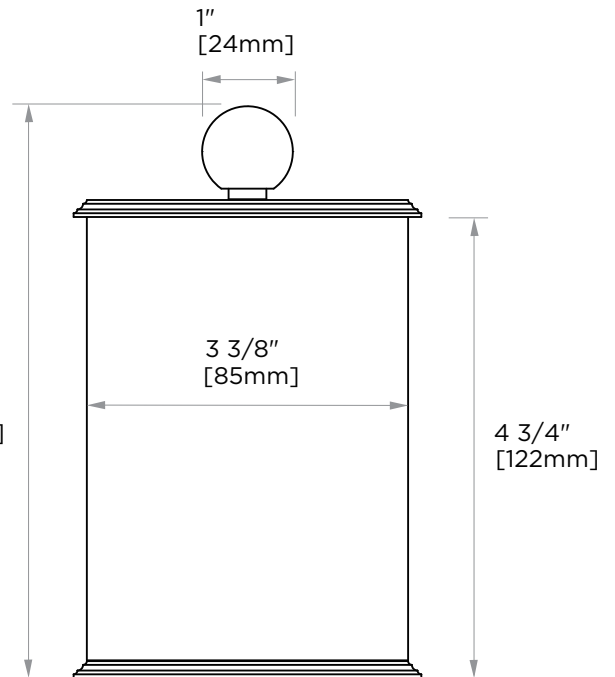

FLORENCE COLLECTION COTTON BALL-LARGE KCT-RD-O-L

PRODUCT NAME: COTTON BALL-LARGE

PRODUCT CODE: KCT-RD-O-L

MATERIAL: All-brass construction

KEY FEATURES: Traditional design.
Round and elegant style.

STOCKED FINISHES:

NOTE: Dimensions and specifications are subject to change without notice.