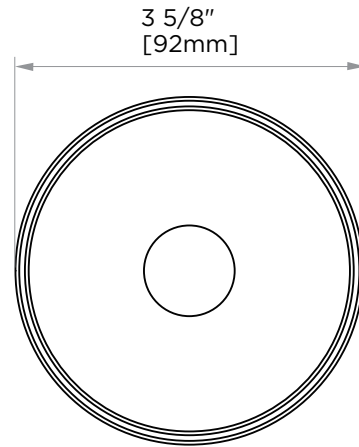

NOTE: Dimensions and specifications are subject to change without notice.