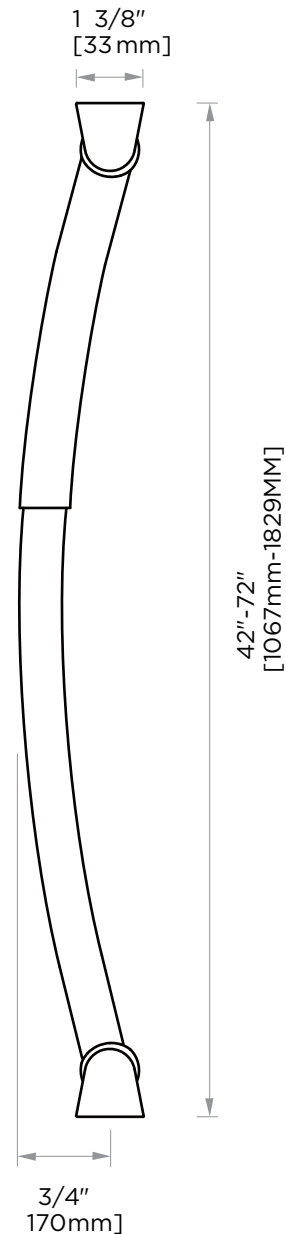

NOTE: Dimensions and specifications are subject to change without notice.