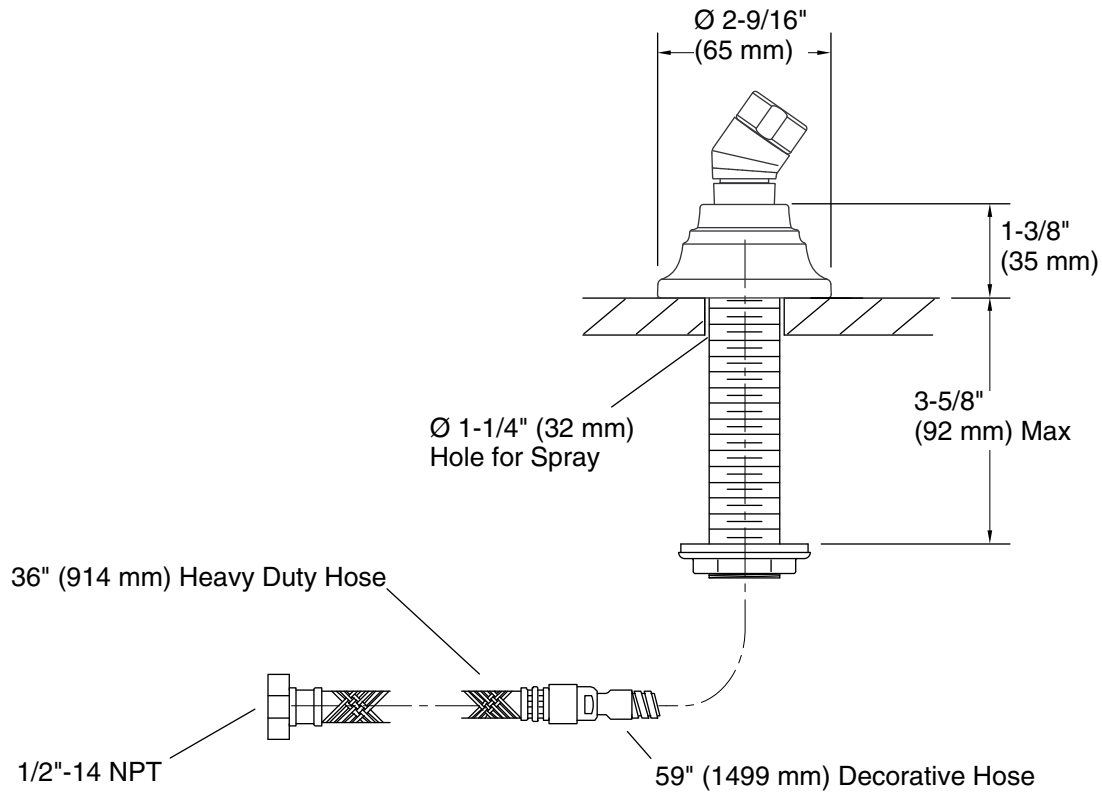

BANCROFT™

Installation Notes

Install this product according to the installation guide.

Product Diagram