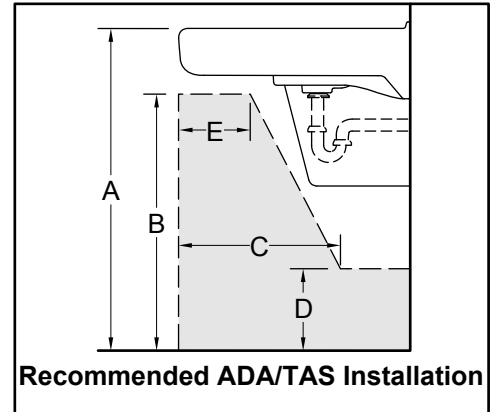

### Recommended ADA/TAS installation:

	ADA and TAS	Children's Environment ADA and TAS Ages 6-12 yrs
A	34" (864 mm)	31" (787 mm)
B	27" (686 mm)	24" (610 mm)
C	11" (279 mm)	11" (279 mm)
D	9" (229 mm)	9" (229 mm)
E	8" (203 mm)	8" (203 mm)