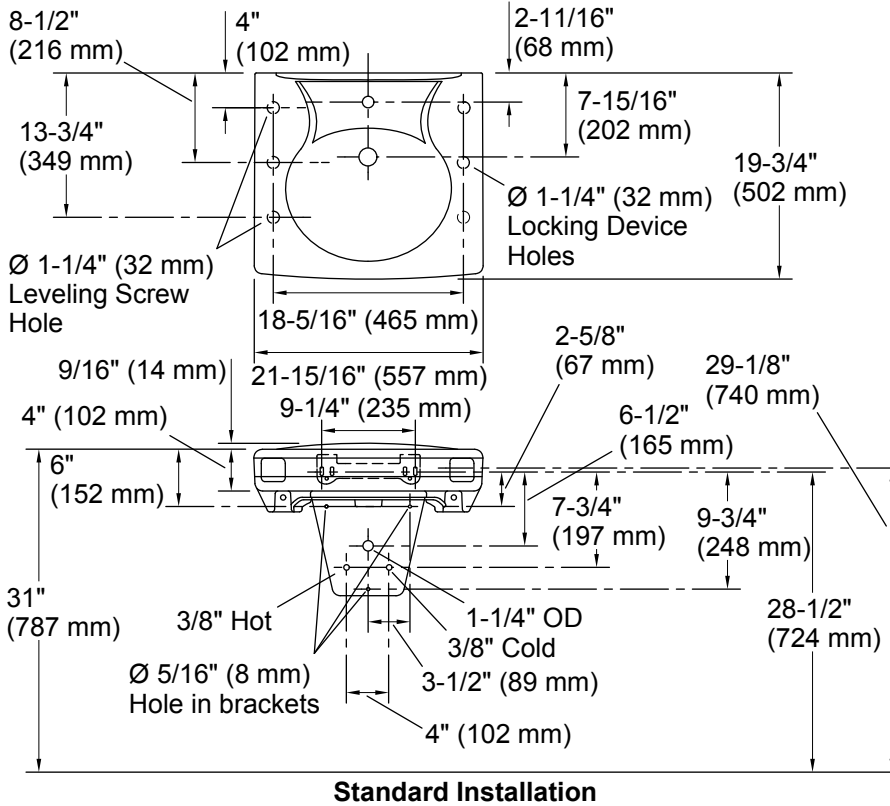

### Concealed Arm Hole Location

### Recommended ADA/TAS installation:

	ADA and TAS	Children's Environment ADA and TAS Ages 6-12 yrs
A	34" (864 mm)	31" (787 mm)
B	27" (686 mm)	24" (610 mm)
C	11" (279 mm)	11" (279 mm)
D	9" (229 mm)	9" (229 mm)
E	8" (203 mm)	8" (203 mm)

### Technical Information

All product dimensions are nominal.

Installation: Wall-mount  
 Bowl area: Length: 14-3/8" (365 mm)  
 Width: 12-5/16" (313 mm)  
 Water depth: 3-1/4" (83 mm)  
 Number of deck holes: 1  
 Faucet hole(s): 1-3/8" (35 mm)  
 Drain hole: 1-3/4" (44 mm)