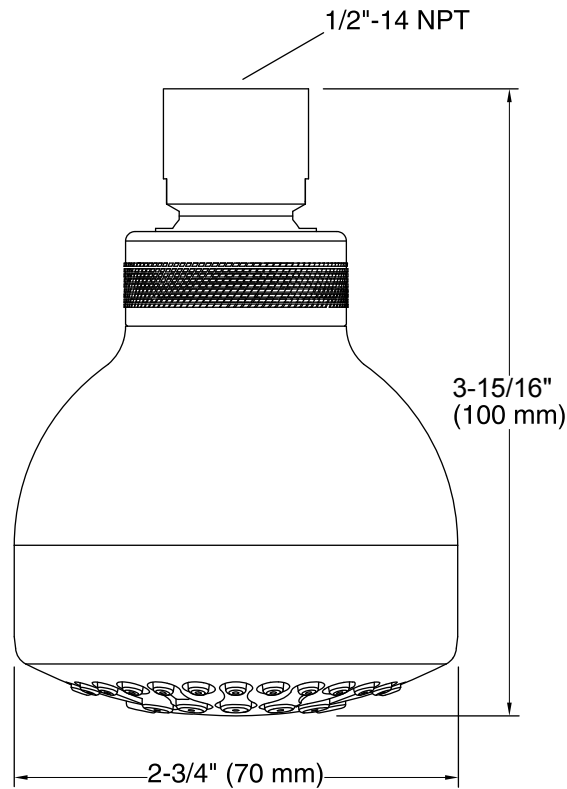

Features

- Single-function showerhead delivers a full, consistent spray, regardless of water pressure.
- 1.75 gpm (gallons per minute) flow rate.
- 1/2-inch NPT connection.
- Sprayface with flexible nozzles resists hard water buildup and is easy to clean.
- Showerarm and flange not included.
- Coordinates with Coralais faucets and accessories.

Material

- KOHLER finishes resist corrosion and tarnishing.

Installation

- Wall-mount

Water Conservation & Rebates

- WaterSense®-labeled 1.75-gpm showerheads use up to 30 percent less water than standard 2.5-gpm showerheads while still meeting strict performance guidelines.
- This product can help a building earn Water Efficiency points in the LEED® Green Building Rating System.

Technical Information

All product dimensions are nominal.

Showerhead/Body Spray:

Rated maximum flow: 1.75 gal/min (6.6 l/min)

Notes

Install this product according to the installation guide.